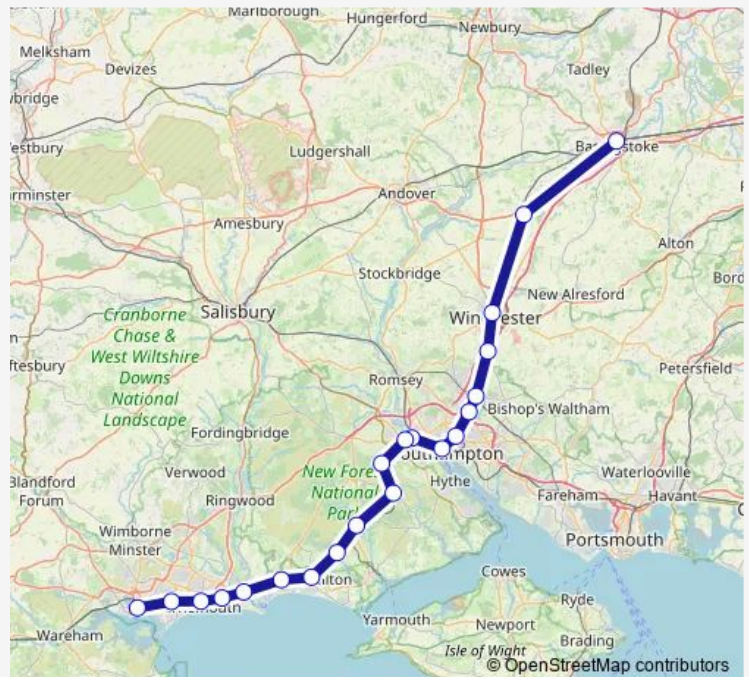

—

Sunday

07:48

Route info

Direction: Basingstoke

Stops: 21

Trip Duration: 1 hour 46 min

Sw:Bsk->Poo — SW train service from BSK to Poo

Direction

Basingstoke — Poole

18 stops

[Open route schedule](#)

Basingstoke

Winchester

Shawford

Eastleigh

Southampton Airport Parkway

Swaythling

St Denys

Southampton Central

Redbridge (Hants)

Totton

Ashurst New Forest

Beaulieu Road

Brockenhurst

Christchurch

Bournemouth

Branksome

Parkstone (Dorset)

Poole

Route schedule

Basingstoke — Poole