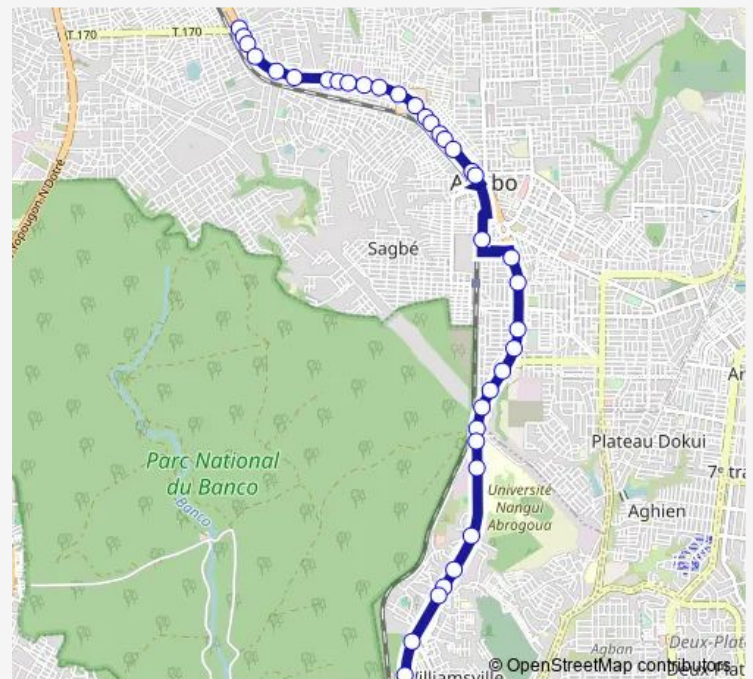

Marley

Route schedule

Agripac — Après le Pont

Monday 06:00

Tuesday 06:00

Wednesday 06:00

Thursday 06:00

Friday 06:00

Saturday 06:00

Sunday 06:00

Route info

Direction: Agripac

Stops: 39

Trip Duration: 0 hour 38 min

2eme Arrêt

Mobil

Tuesday 06:00

Wednesday 06:00

Thursday 06:00

Friday 06:00

Saturday 06:00

Sunday 06:00

Route info

Direction: Bracodi