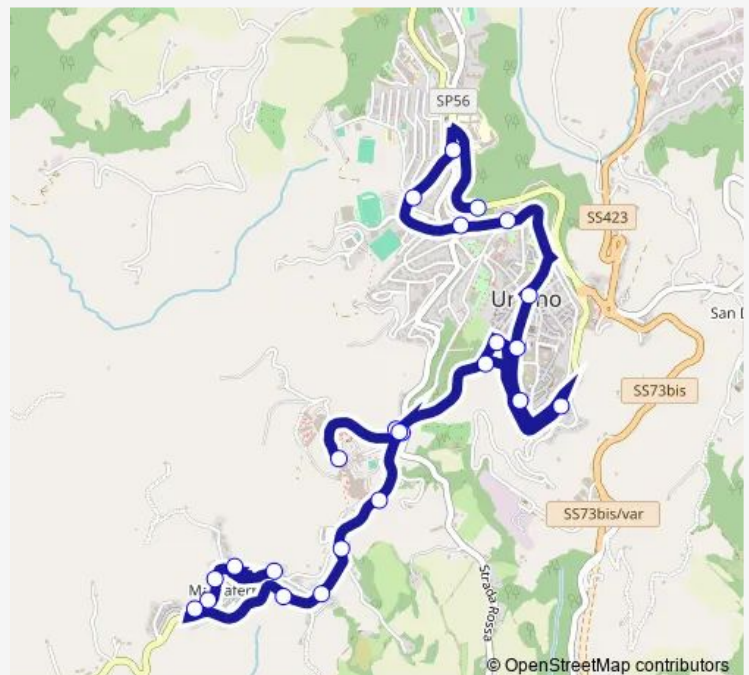

Thursday 20:00-22:00

Friday —

Saturday —

Sunday 20:00-22:00

Route info

Direction: G. di Vittorio-Park S.Lucia

Stops: 21

Trip Duration: 0 hour 15 min

Tuesday 20:35-22:35

Wednesday —

Thursday 20:35-22:35

Friday —

Saturday —

Sunday 20:35-22:35

Route info

Direction: Martiri di Lidice (Mazzaferro)

Stops: 24

Trip Duration: 0 hour 15 min

Direction

Dini 1 — Martiri di Lidice (Mazzaferro)

22 stops

[Open route schedule](#)

Dini 1

Dini 2

Wednesday —

Thursday 20:00-22:20

Friday —

Saturday —

Sunday 20:00-22:20

Route info

Direction: Dini 1

Stops: 22