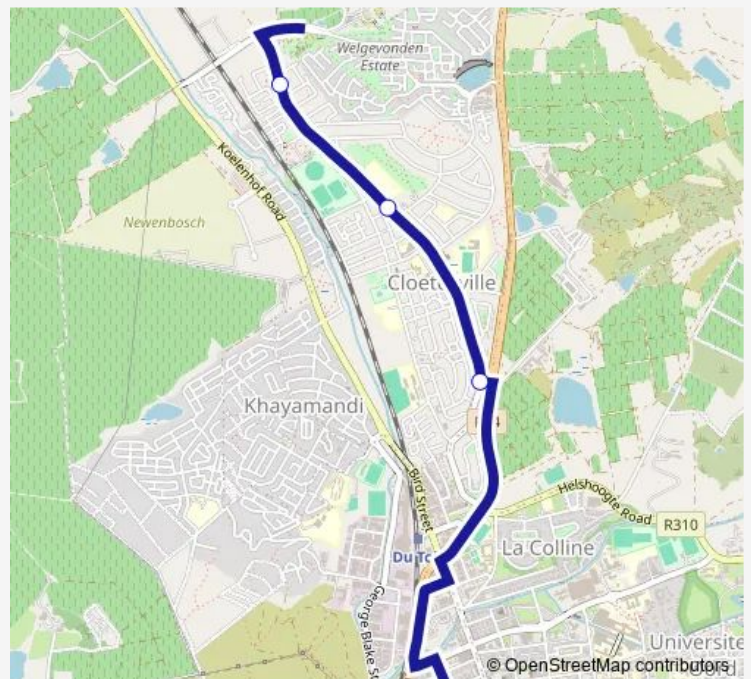

1_Long Str South

3_Long Str South

1_Eike Rd

1_Curry Str

1_Cupido Rd

1_Williams Rd

1_Retirement Village

3_Dog Park

Route schedule

2_Bergzicht Rank — 3_Dog Park

Monday —

Tuesday —

Wednesday 13:15

Thursday —

Friday 13:15

Saturday —

Sunday —

Route info

Direction: 2_Bergzicht Rank

Stops: 10

Trip Duration: 0 hour 27 min

■ route1 — Bergzicht_to_Cloetesville

Direction

2_Lang Rd — 11_Bergzicht Rank

4 stops

[Open route schedule](#)

2_Lang Rd

1_Stellenvista Estate

2_Vgk Church

11_Bergzicht Rank

Route schedule

2_Lang Rd — 11_Bergzicht Rank