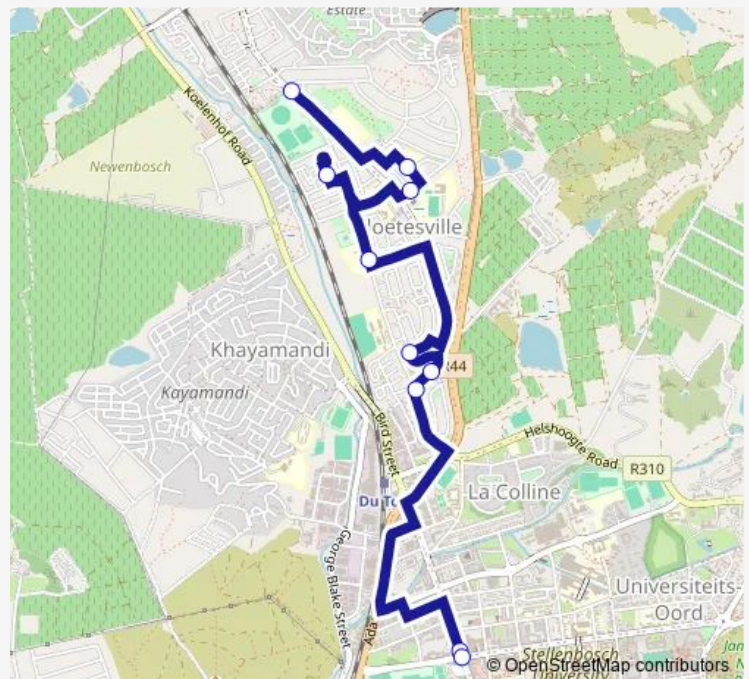

Bus route1 Bergzicht_to_Cloetesville

[Go to website](#)

Direction

2_Lang Rd — 11_Bergzicht Rank

4 stops

[Open route schedule](#)

2_Lang Rd

1_Stellenvista Estate

2_Vgk Church

11_Bergzicht Rank

Route schedule

2_Lang Rd — 11_Bergzicht Rank

Monday	—
Tuesday	—
Wednesday	16:20
Thursday	—
Friday	16:20
Saturday	—
Sunday	—

Route info

Direction: 2_Lang Rd

Stops: 4

Trip Duration: 0 hour 12 min

■ route1 — Bergzicht_to_Cloetesville

Direction

39_Bergzicht Rank — 3_Lang Rd

6 stops

[Open route schedule](#)

39_Bergzicht Rank

3_Bell Str

3_Dorethea Community College

4_Dog Park

2_Baptiste Bybel Kerk

3_Lang Rd

Route schedule

39_Bergzicht Rank — 3_Lang Rd

Monday	—
Tuesday	—
Wednesday	06:03
Thursday	—
Friday	06:03
Saturday	—
Sunday	—

Route info