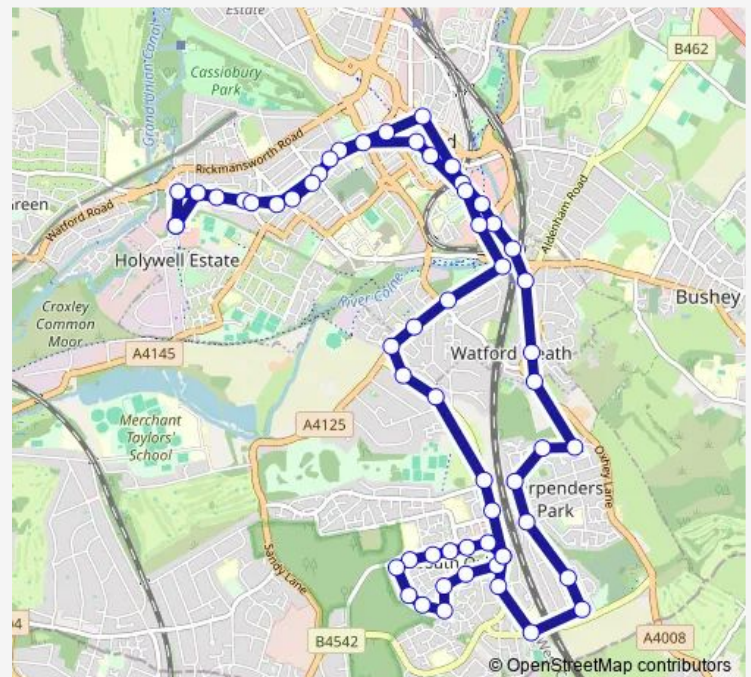

Hagden Lane

Queens Avenue

Harwoods Road

Durban Road

Exchange Road

Beechen Grove

Water Lane

Watford High Street Railway Station

Thursday 06:45-14:40

Friday 06:45-14:40

Saturday 08:45-14:40

Sunday —

Route info

Direction: Morrisons

Stops: 58

Trip Duration: 0 hour 57 min

44 stops

[Open route schedule](#)

High Street

Beechen Grove

Water Lane

Watford High Street Railway Station

Tesco

Waterfields Way

Thursday 16:37

Friday 16:37

Saturday 16:37

Sunday —

Route info

Direction: High Street

Stops: 44

Trip Duration: 0 hour 53 min