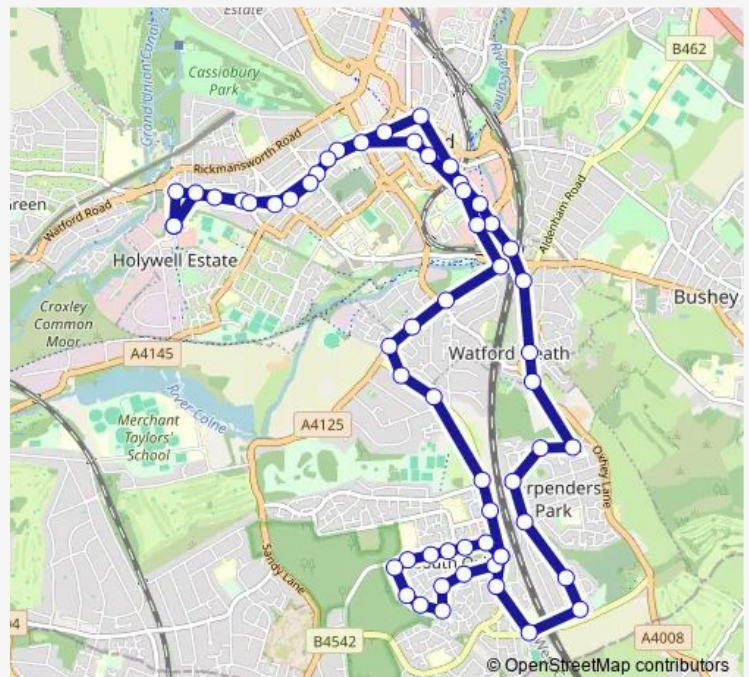

Hagden Lane

Queens Avenue

Harwoods Road

Durban Road

Exchange Road

Beechen Grove

Water Lane

Watford High Street Railway Station

Thursday 06:45-14:40

Friday 06:45-14:40

Saturday 08:45-14:40

Sunday —

Route info

Direction: Morrisons

Stops: 58

Trip Duration: 0 hour 57 min

44 stops

[Open route schedule](#)

High Street

Beechen Grove

Water Lane

Watford High Street Railway Station

Tesco

Waterfields Way

Thursday 16:37

Friday 16:37

Saturday 16:37

Sunday —

Route info

Direction: High Street

Stops: 44

Trip Duration: 0 hour 42 min