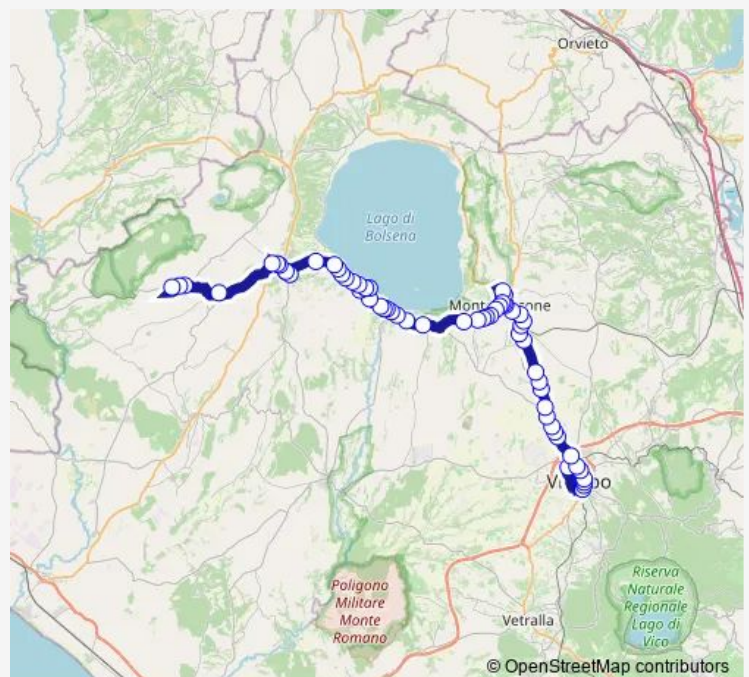

Route info

Direction: VITERBO | Riello # f641

Stops: 63

Trip Duration: 1 hour 20 min

MONTEFIASCONE | Cimitero # f701

Montefiascone | Via Cassia Via Contadini # f597

Montefiascone | Via Orvietana Via Cassia # f599