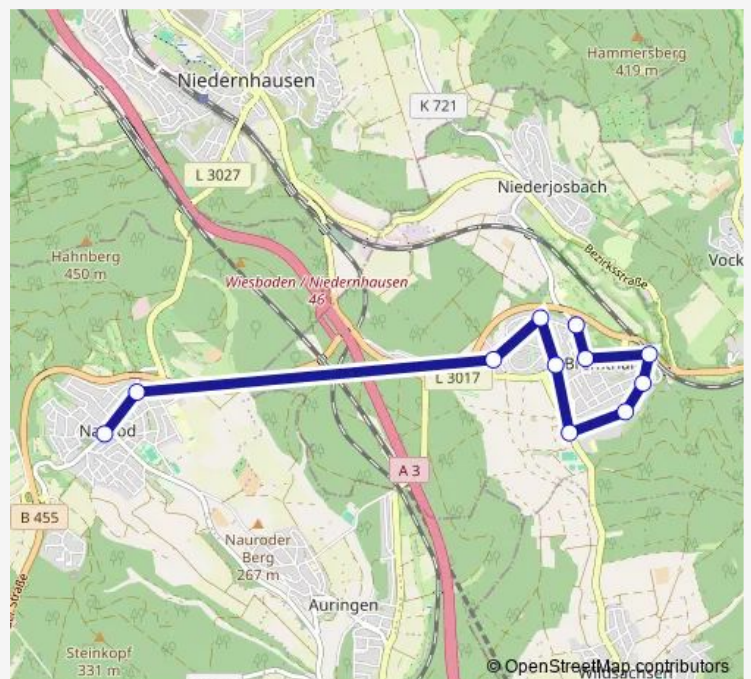

Eppstein-Bremthal Wilhelm-Reuter-Straße

Eppstein-Bremthal Am Eibengang

Eppstein-Bremthal Waldallee

Eppstein-Bremthal Freiherr-vom-Stein-Straße

Eppstein-Bremthal Hessenring

Eppstein-Bremthal Valterweg

Wiesbaden-Naurod Schillerstraße

Wiesbaden-Naurod Fondetter Straße

### Route schedule

Eppstein-Bremthal Friedhof — Wiesbaden-Naurod  
Fondetter Straße

Monday 06:47

Tuesday 06:47

Wednesday 06:47

Thursday 06:47

Friday 06:47

Saturday —

### Route info

Direction: Eppstein-Bremthal Friedhof

Stops: 11

Trip Duration: 0 hour 20 min

E20 Bus time schedules and route maps are available in an offline PDF at [busmaps.com](https://busmaps.com). Use the [busmaps.com](https://busmaps.com) website to see live bus times, train schedule or subway schedule, and step-by-step directions for all public transit in Wiesbaden