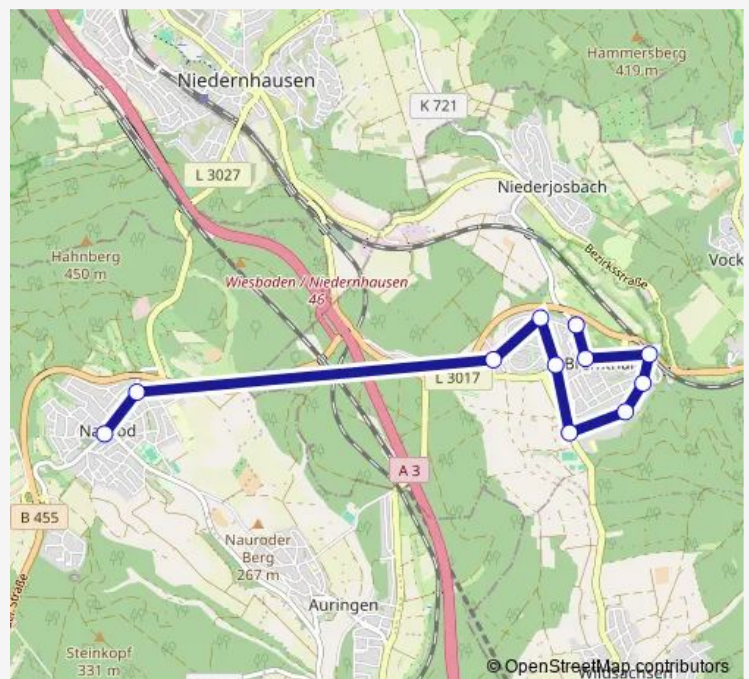

Eppstein-Bremthal Wilhelm-Reuter-Straße

Eppstein-Bremthal Am Eibengang

Eppstein-Bremthal Waldallee

Eppstein-Bremthal Freiherr-vom-Stein-Straße

Eppstein-Bremthal Hessenring

Eppstein-Bremthal Valterweg

Wiesbaden-Naurod Schillerstraße

Wiesbaden-Naurod Fondetter Straße

### Route schedule

Eppstein-Bremthal Friedhof — Wiesbaden-Naurod  
Fondetter Straße

Monday	06:47
Tuesday	06:47
Wednesday	06:47
Thursday	06:47
Friday	06:47
Saturday	—
Sunday	—

### Route info

Direction: Eppstein-Bremthal Friedhof

Stops: 11

Trip Duration: 0 hour 20 min

E20 Bus time schedules and route maps are available in an offline PDF at [busmaps.com](https://busmaps.com). Use the [busmaps.com](https://busmaps.com) website to see live bus times, train schedule or subway schedule, and step-by-step directions for all public transit in Wiesbaden