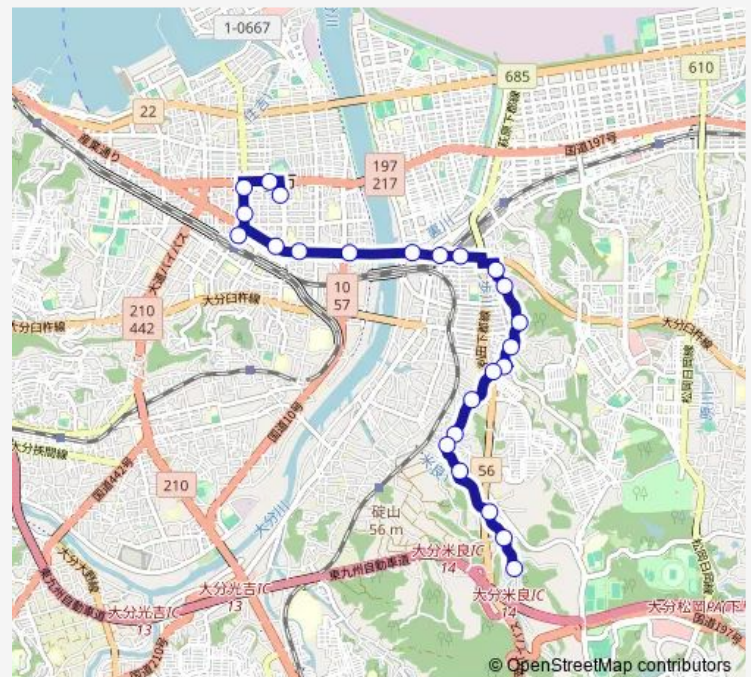

### Route schedule

県庁正門前 — 米良

Monday 10:52-19:52

Tuesday 10:52-19:52

Wednesday 10:52-19:52

Thursday 10:52-19:52

Friday 10:52-19:52

Saturday 08:53-19:23

Sunday 08:52-19:23

### Route info

Direction: 県庁正門前

Stops: 24

Trip Duration: 0 hour 32 min

■ E20 — 米良線

BusMaps

滝尾保養院前

米良入口