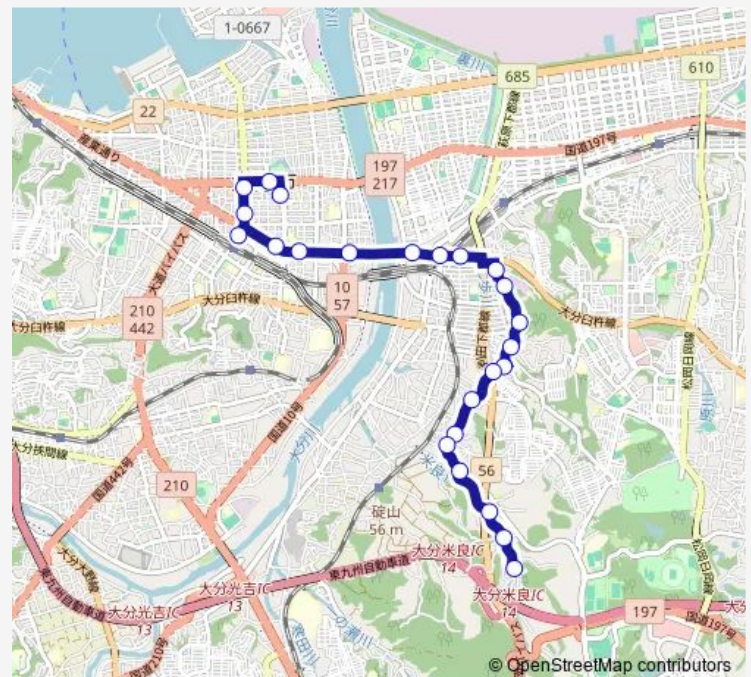

### Route schedule

県庁正門前 — 米良

Monday 10:52-19:52

Tuesday 10:52-19:52

Wednesday 10:52-19:52

Thursday 10:52-19:52

Friday 10:52-19:52

Saturday 08:53-19:23

Sunday 08:52-19:23

### Route info

Direction: 県庁正門前

Stops: 24

Trip Duration: 0 hour 32 min

■ E20 — 米良線

BusMaps

滝尾保養院前

米良入口