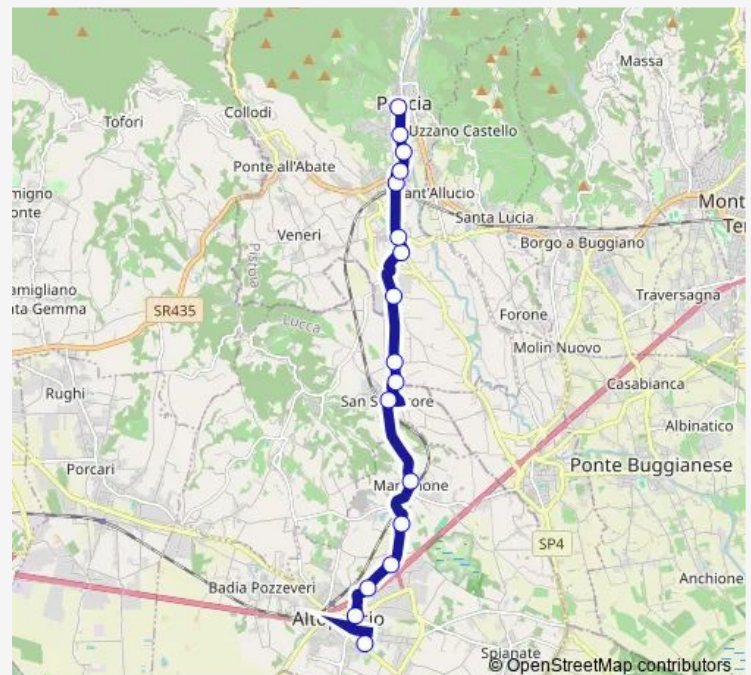

### Route schedule

Altopascio — Terminal Pescia Fs

Monday 05:48

Tuesday 05:48

Wednesday 05:48

Thursday 05:48

Friday 05:48

Saturday 05:48

### Route info

Direction: Altopascio

Stops: 13

Trip Duration: 0 hour 16 min

E20 — Pescia-Marginone-Altopascio

**Direction**

Pescia — Via Romana Vitalina

19 stops