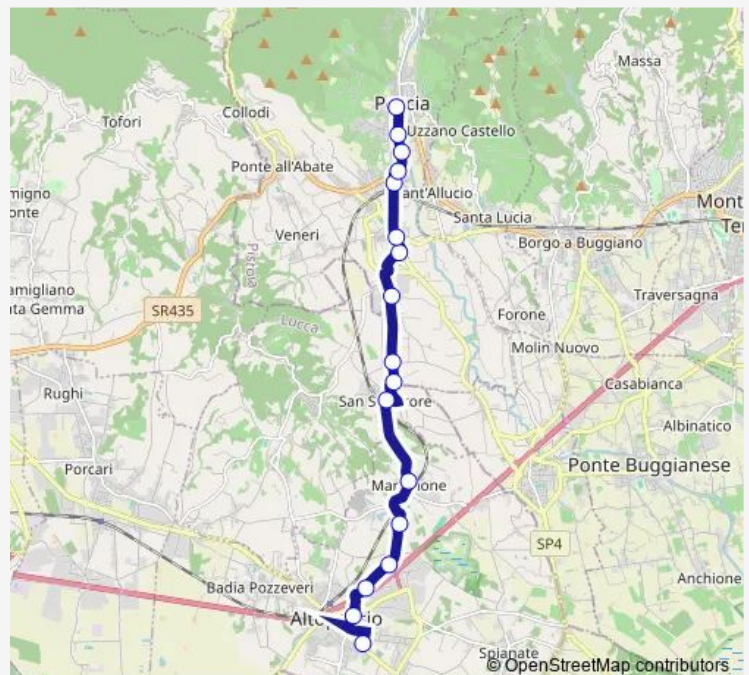

### Route schedule

Altopascio — Terminal Pescia Fs

Monday	05:48
Tuesday	05:48
Wednesday	05:48
Thursday	05:48
Friday	05:48
Saturday	05:48
Sunday	—

### Route info

Direction: Altopascio

Stops: 13

Trip Duration: 0 hour 16 min

E20 — Pescia-Marginone-Altopascio

## Direction

Pescia — Via Romana Vitalina

19 stops

[Open route schedule](#)

Pescia

Via Garibaldi Mercato Fiori

Via Garibaldi Ang.P.Te Marchi

Pescia Casacce 1

## Route info

Direction: Via Romana Vitalina

Stops: 8

Trip Duration: 0 hour 12 min