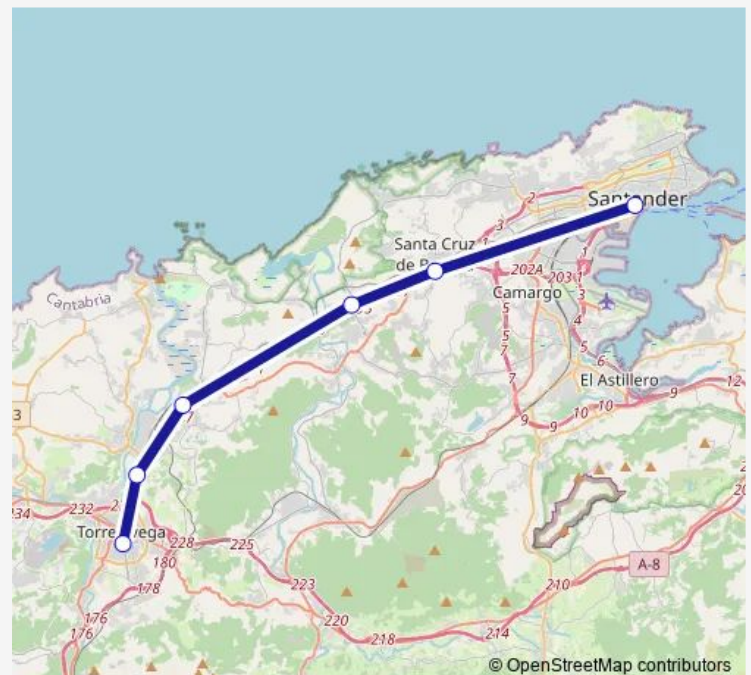

Friday —

Saturday 23:15

Sunday 00:45-05:15

Route info

Direction: Torrelavega

Stops: 6

Trip Duration: 0 hour 40 min

■ Alsa - Buho Tv-Sd — Torrelavega-Santander Nocturno