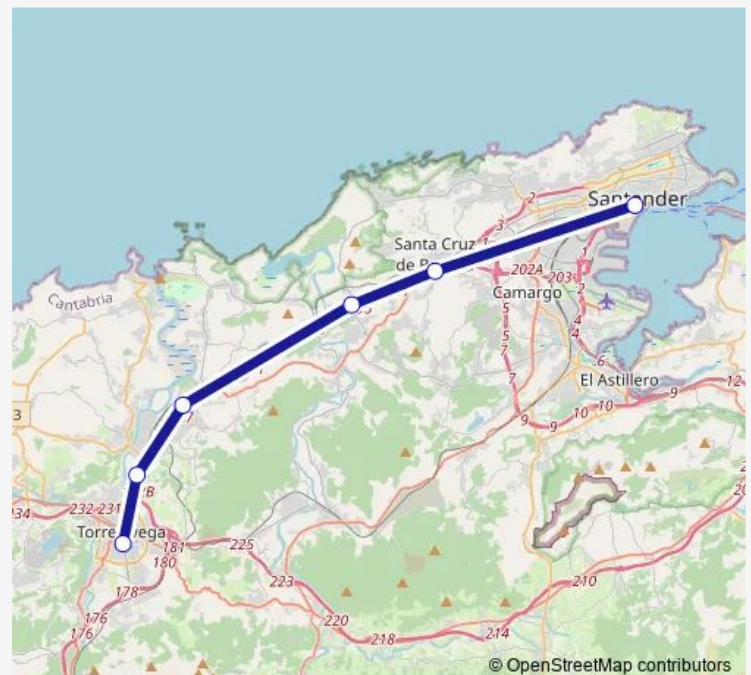

Bus ALSA - Buho Tv-Sd Torrelavega-Santander Nocturno

[Go to website](#)

Direction

Torrelavega — Santander E.A.

6 stops

[Open route schedule](#)

Torrelavega

Barreda

Requejada

Boo De Pielagos

Bezana

Santander E.A.

Route schedule

Torrelavega — Santander E.A.

Monday	—
Tuesday	—
Wednesday	—
Thursday	—
Friday	—
Saturday	23:15
Sunday	00:45-05:15

Route info

Direction: Torrelavega

Stops: 6

Trip Duration: 0 hour 40 min

ALSA - Buho Tv-Sd Bus time schedules and route maps are available in an offline PDF at busmaps.com. Use the busmaps.com website to see live bus times, train schedule or subway schedule, and step-by-step directions for all public transit in Polanco