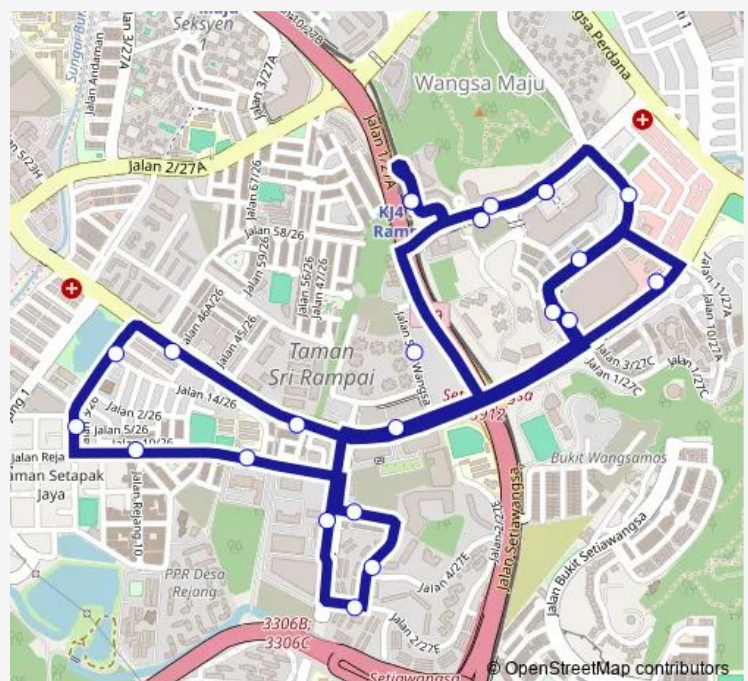

Avila Residences

KI820 Wangsa 118

KI821 Komersial Wangsa Delima

Route schedule

(M) KI746 LRT SRI Rampai — (M) KI746 LRT SRI Rampai

Monday 05:40-23:30

Tuesday 05:40-23:30

Wednesday 05:40-23:30

Thursday 05:40-23:30

Friday 05:40-23:30

Saturday 05:40-23:30

Sunday 05:40-23:30

Route info

Direction: (M) KI746 LRT SRI Rampai

Stops: 23

Trip Duration: 0 hour 30 min

■ T251 — Stesen LRT Sri Rampai ~ Seksyen 10 Wangsa Maju **BusMaps**

Wangsa Walk Mall

(M) K1746 LRT SRI Rampai

T251 Bus time schedules and route maps are available in an offline PDF at busmaps.com. Use the busmaps.com website to see live bus times, train schedule or subway schedule, and step-by-step directions for all public transit in Kuala Lumpur