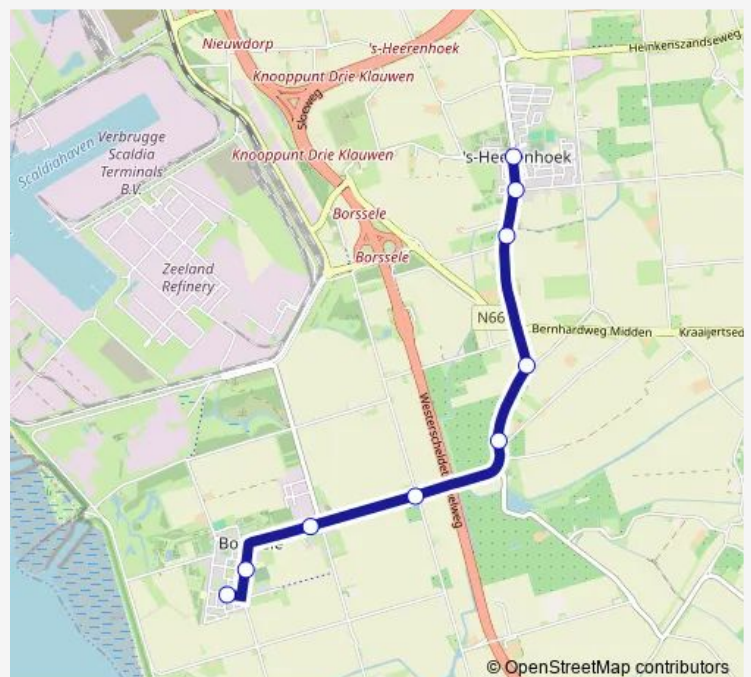

Borssele, Jurjaneweg

's-Heerenhoek, Hollestelle

's-Heerenhoek, Lindeboom

's-Heerenhoek, 's-Heerenhoeksedijk

's-Heerenhoek, Werrilaan

's-Heerenhoek, Kerk

**Route schedule**

Borssele, Wielingenstraat — 's-Heerenhoek, Kerk

Monday 16:03-17:03

Tuesday 16:03-17:03

Wednesday 16:03-17:03

Thursday 16:03-17:03

Friday 16:03-17:03

Saturday —

Sunday —

**Route info**

Direction: Borssele, Wielingenstraat

Stops: 9

Trip Duration: 0 hour 13 min

■ 623 — Borssele - 's-Heerenhoek

**BusMaps**

623 Bus time schedules and route maps are available in an offline PDF at [busmaps.com](https://busmaps.com). Use the [busmaps.com](https://busmaps.com) website to see live bus times, train schedule or subway schedule, and step-by-step directions for all public transit in Middelburg