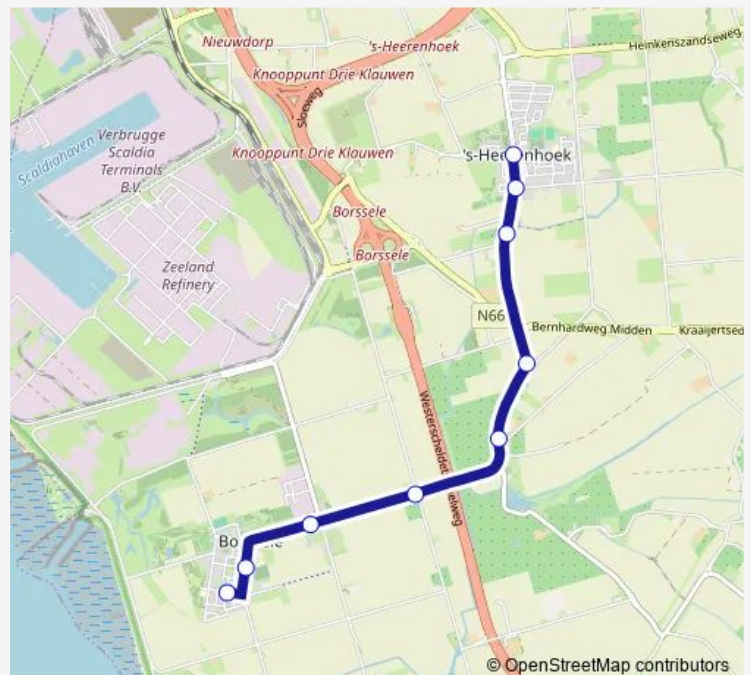

Borssele, Jurjaneweg

's-Heerenhoek, Hollestelle

's-Heerenhoek, Lindeboom

's-Heerenhoek, 's-Heerenhoeksedijk

's-Heerenhoek, Werrilaan

's-Heerenhoek, Kerk

**Route schedule**

Borssele, Wielingenstraat — 's-Heerenhoek, Kerk

Monday 16:03-17:03

Tuesday 16:03-17:03

Wednesday 16:03-17:03

Thursday 16:03-17:03

Friday 16:03-17:03

Saturday —

Sunday —

**Route info**

Direction: Borssele, Wielingenstraat

Stops: 9

Trip Duration: 0 hour 13 min

■ 623 — Borssele - 's-Heerenhoek

**BusMaps**

623 Bus time schedules and route maps are available in an offline PDF at [busmaps.com](https://busmaps.com). Use the [busmaps.com](https://busmaps.com) website to see live bus times, train schedule or subway schedule, and step-by-step directions for all public transit in Middelburg