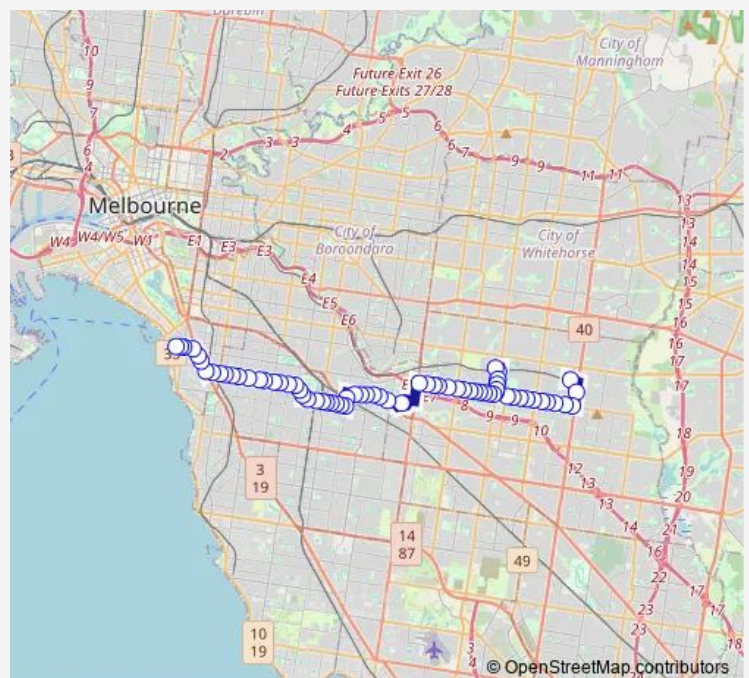

### Route schedule

Glen Waverley Station/Railway Pde (Glen Waverley) —  
Luna Park/The Esplanade (St Kilda)

Monday 05:55-21:00

Tuesday 05:55-21:00

Wednesday 05:55-21:00

Thursday 05:55-21:00

Friday 05:55-21:00

### Route info

Direction: Glen Waverley Station/Railway Pde (Glen Waverley)

Stops: 71

Trip Duration: 1 hour 22 min

623 — Glen Waverley - St. Kilda

Mt Waverley Police Station/Stephensons Rd (Mount Waverley)

Mayfield Dr/Waverley Rd (Mount Waverley)

Hansen St/Waverley Rd (Mount Waverley)

Tuhans Rd/Waverley Rd (Mount Waverley)

Huntingdale Rd/Waverley Rd (Mount Waverley)

Rosemary St/Waverley Rd (Chadstone)

Bosco St/Waverley Rd (Chadstone)

Hiscock St/Waverley Rd (Chadstone)

Murphy St/Waverley Rd (Chadstone)

Warrigal Rd/Waverley Rd (Chadstone)

Chadstone Shopping Centre/Eastern Access Rd (Malvern East)

Hooper St/Dandenong Rd (Murrumbeena)

Wilson St/Dandenong Rd (Murrumbeena)