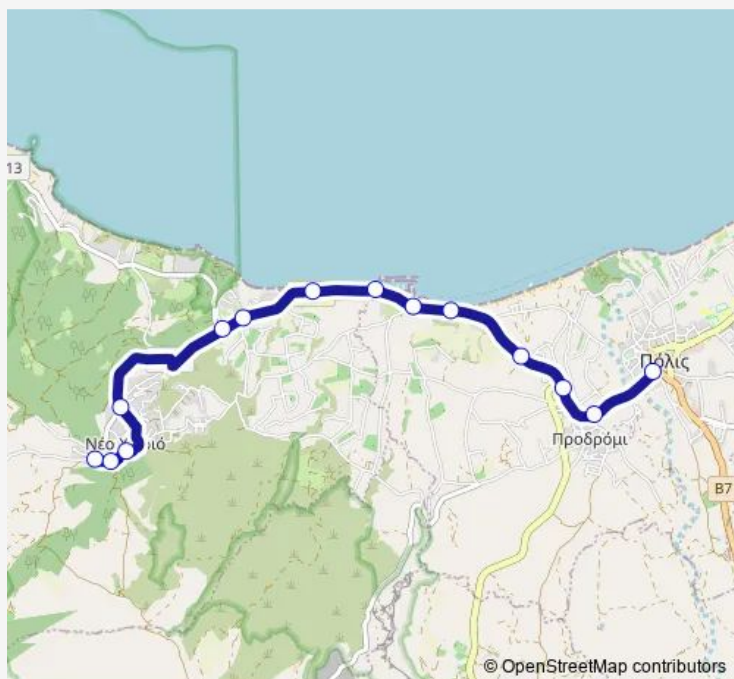

Agios Minas Church

6th Stop Neo Chorio Pafou

4th Stop Neo Chorio Pafou

2nd Stop Neo Chorio Pafou

Latsi Beach 2

Latsi Marina 2

Latsi Marina - Parking Place 1

Polis Municipal Beach

Akamantos Ave. - 2nd Stop

Akamantos Ave. - Afroditis

Agios Georgios Church 2

Polis Chrysochous Bus Station

Route schedule

7th Stop Neo Chorio Pafou — Polis Chrysochous Bus Station

Monday	09:00-12:40
Tuesday	09:00-12:40
Wednesday	09:00-12:40
Thursday	09:00-12:40
Friday	09:00-12:40
Saturday	08:00-12:50
Sunday	—

Route info

Direction: 7th Stop Neo Chorio Pafou

Stops: 14

Trip Duration: 0 hour 30 min

623 — Polis Chrysochous - Prodromi - Neo Chorio

## Direction

Polis Chrysochous Bus Station — 7th Stop Neo Chorio Pafou

12 stops

[Open route schedule](#)

Polis Chrysochous Bus Station

Vas. Stasioikou A` Ave. - Efesou

Vas. Stasioikou A` Ave. - 1st Stop

Agios Georgios Church 1