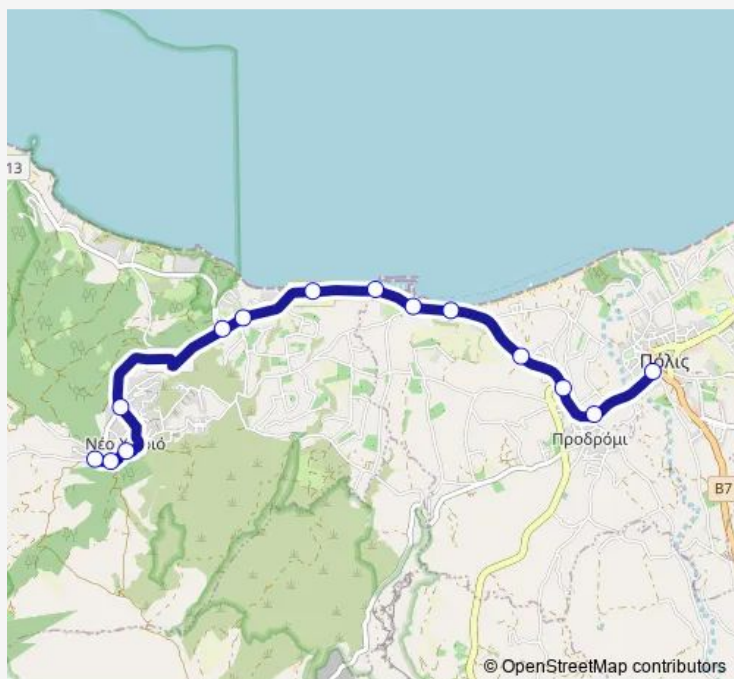

Akamantos Ave. - 2nd Stop

Akamantos Ave. - Afroditis

Agios Georgios Church 2

Polis Chrysochous Bus Station

Route schedule

7th Stop Neo Chorio Pafou — Polis Chrysochous Bus Station

Monday	09:00-12:40
Tuesday	09:00-12:40
Wednesday	09:00-12:40
Thursday	09:00-12:40
Friday	09:00-12:40
Saturday	08:00-12:50
Sunday	—

Route info

Direction: 7th Stop Neo Chorio Pafou

Stops: 14

Trip Duration: 0 hour 30 min

623 — Polis Chrysochous - Prodromi - Neo Chorio

Direction

Polis Chrysochous Bus Station — 7th Stop Neo Chorio Pafou

12 stops

[Open route schedule](#)

Polis Chrysochous Bus Station

Vas. Stasioikou A` Ave. - Efesou

Vas. Stasioikou A` Ave. - 1st Stop

Agios Georgios Church 1

Akamantos Ave. - Georgiou Chatzigianni

Akamantos Ave. - 1st Stop

Monday 08:40-12:20

Tuesday 08:40-12:20

Wednesday 08:40-12:20

Thursday 08:40-12:20

Friday 08:40-12:20

Saturday 07:40-12:20

Sunday —

Route info