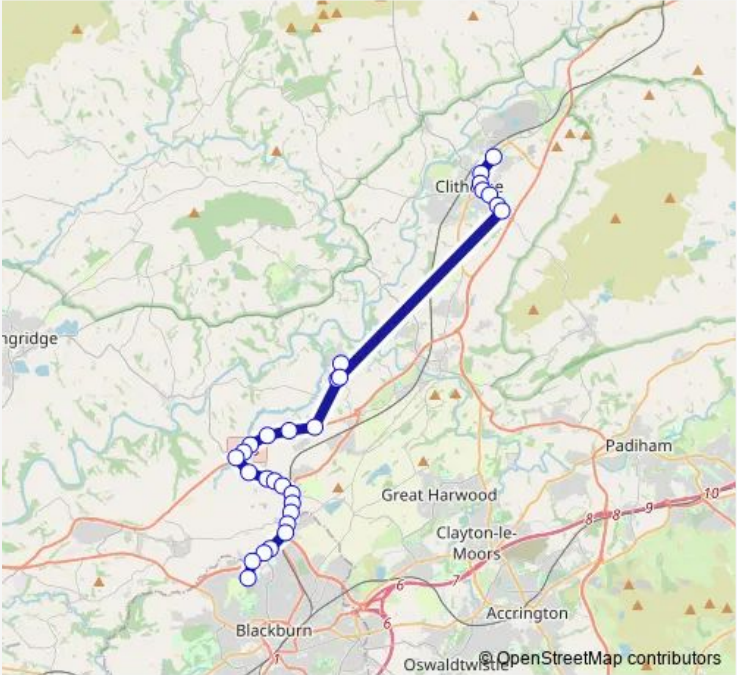

Bus 623 Mellor - Clitheroe Royal Grammar School

[Go to website](#)

**Direction**  
 Grammar School TC — Hare and Hounds  
 29 stops  
[Open route schedule](#)

- Grammar School TC
- Well Terrace
- Holden Street
- Hayhurst Street
- Highmoor Park
- Shays Drive
- Higher Standen Drive
- Northcote Road
- The Academy
- Brookside Close
- The Rydings
- Dewhurst Farm
- Wheatley Farm
- Park Gate Road
- Lovely Hall Lane
- Oaks Bar
- Ellerslie
- Bonny Inn
- St Peters Church
- Somerset Avenue
- Wilpshire Hotel

Route schedule  
 Grammar School TC — Hare and Hounds

Monday	15:50
Tuesday	15:50
Wednesday	14:40
Thursday	15:50
Friday	15:50
Saturday	—
Sunday	—

Route info  
 Direction: Grammar School TC  
 Stops: 29  
 Trip Duration: 0 hour 40 min

Brownhill Road

Holy Souls

Bulls Head

Knowsley Road

Turning Circle

Old Railway Station

Wilpshire Hotel

Somerset Avenue

## Route info

Direction: Hare and Hounds

Stops: 26

Trip Duration: 0 hour 45 min

623 Bus time schedules and route maps are available in an offline PDF at [busmaps.com](https://busmaps.com). Use the [busmaps.com](https://busmaps.com) website to see live bus times, train schedule or subway schedule, and step-by-step directions for all public transit in Blackburn