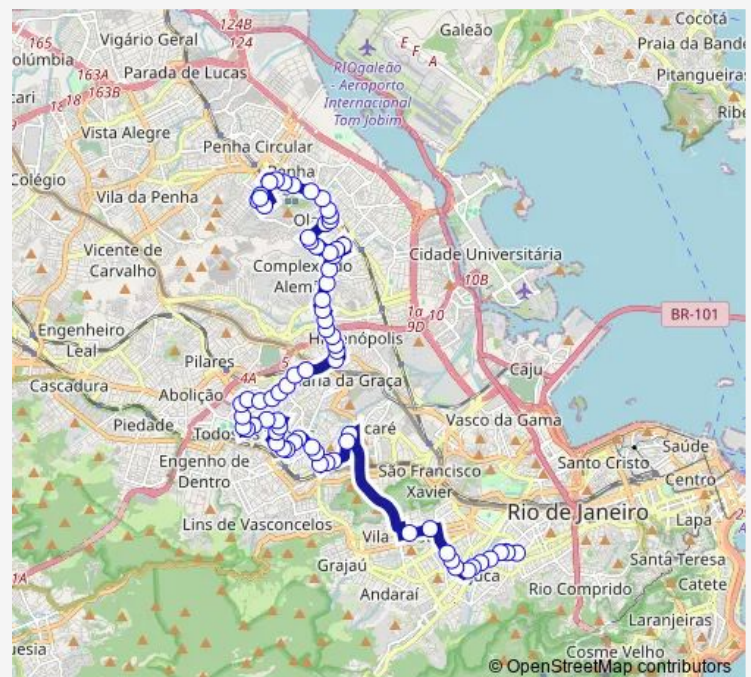

Miguel Fernandes

Manuel Alves

Rio Grande do Sul

Mossoró

Route schedule

Ponto Final: Saens Peña : Linhas 621 e 623 — Ponto Final: Penha : José Rucas (Linhas 623 e 628)

Monday	00:00
Tuesday	00:00
Wednesday	00:00
Thursday	00:00
Friday	00:00
Saturday	00:00
Sunday	00:00

Route info

Direction: Ponto Final: Saens Peña : Linhas 621 e 623

Stops: 71

Trip Duration: 0 hour 59 min

623 — Penha - Saens Peña

Castro Alves

Aristides Caire

Coração de Maria