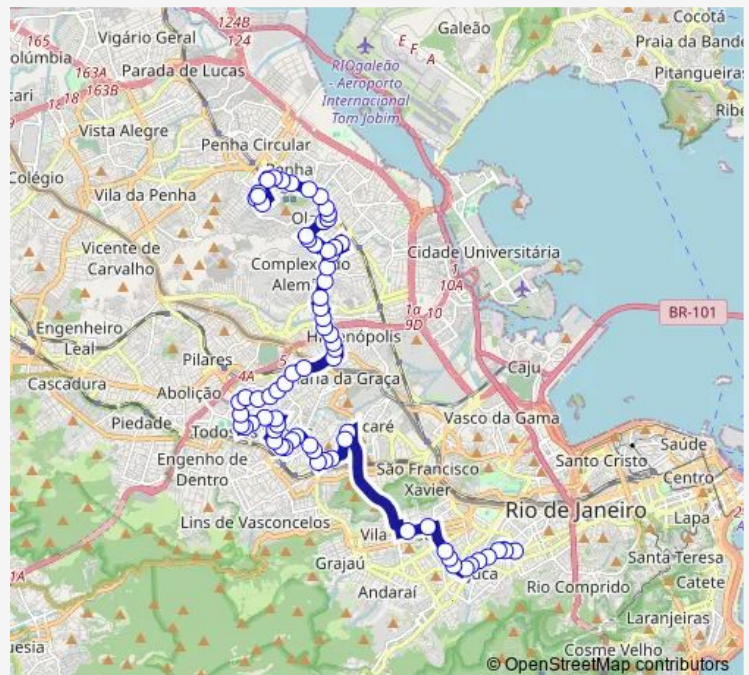

Miguel Fernandes

Manuel Alves

Rio Grande do Sul

Mossoró

Route schedule

Ponto Final: Saens Peña : Linhas 621 e 623 — Ponto Final: Penha : José Rucas (Linhas 623 e 628)

Monday	00:00
Tuesday	00:00
Wednesday	00:00
Thursday	00:00
Friday	00:00
Saturday	00:00
Sunday	00:00

Route info

Direction: Ponto Final: Saens Peña : Linhas 621 e 623

Stops: 71

Trip Duration: 1 hour 6 min

623 — Penha - Saens Peña

Castro Alves

Aristides Caire

Coração de Maria