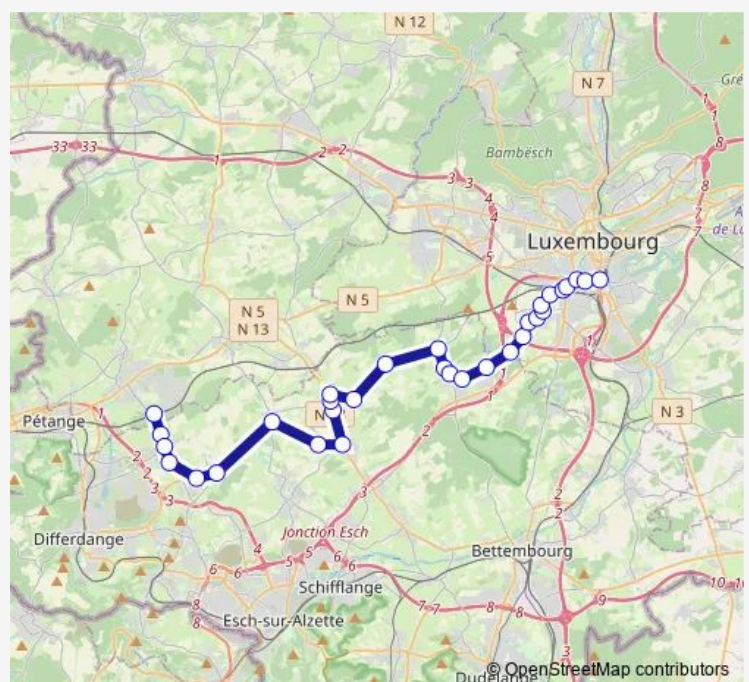

Thursday 05:52-22:22

Friday 05:52-22:22

Saturday 07:22-22:22

Sunday 08:22-20:22

Route info

Direction: LUX Gare, Routière CFL quai 104

Stops: 30

Trip Duration: 0 hour 50 min

623

BusMaps

Ehlange, Am Pull

Pissange, Wäschbur

Limpach, Uecht

Sanem, W.S.A.

Sanem, Uerschterhaff

Sanem, Schlass

Sanem, Zentrum

Sanem, Lohr

Bascharage/Sanem, Gare

Direction

Bascharage/Sanem, Gare — LUX Gare, Routière CFL
quai 103

31 stops

[Open route schedule](#)

Bascharage/Sanem, Gare

Route info

Direction: Bascharage/Sanem, Gare

Stops: 31

Trip Duration: 0 hour 47 min

LUX Cessange, Fischerhaff

LUX Cessange, Artisans

LUX Cessange, Barrès

LUX Hollerich, Aciérie Quai 1