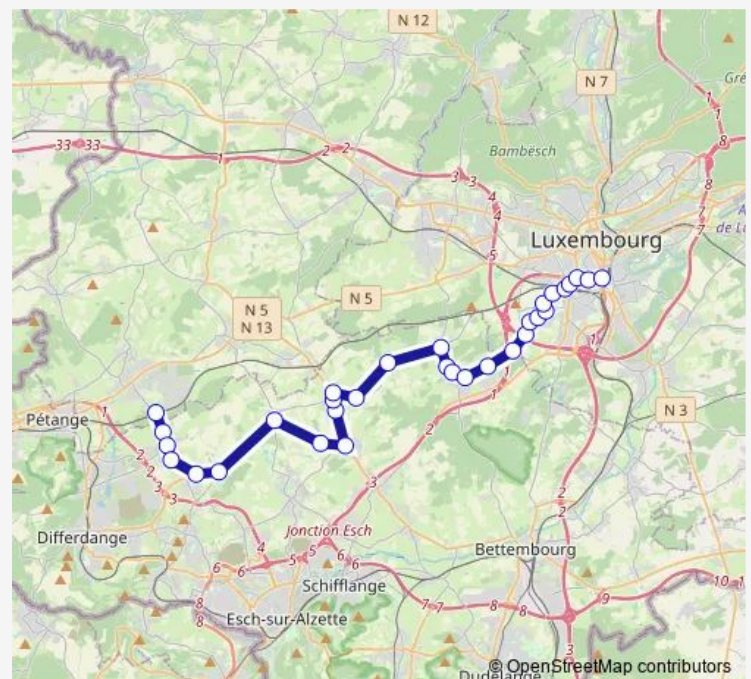

### Route schedule

Bascharage/Sanem, Gare routière — Luxembourg, Gare Centrale routière

Monday 05:53-22:23

Tuesday 05:53-22:23

Wednesday 05:53-22:23

Thursday 05:53-22:23

Friday 05:53-22:23

Saturday 06:23-22:23

### Route info

Direction: Bascharage/Sanem, Gare routière

Stops: 31

Trip Duration: 0 hour 47 min

623

BusMaps

Cessange, Am Eck

Cessange, Duerf

## Direction

Luxembourg, Gare Centrale routière —  
Bascharage/Sanem, Gare routière

30 stops

[Open route schedule](#)

Luxembourg, Gare Centrale routière

Hollerich, Fonderie

Hollerich, Jean-Baptiste Merfels

Hollerich, Aciérie

## Route info

Direction: Luxembourg, Gare Centrale routière

Stops: 30

Trip Duration: 0 hour 50 min

Sanem, W.S.A.

Sanem, Uerschterhaff

Sanem, Schlass

Sanem, Zentrum