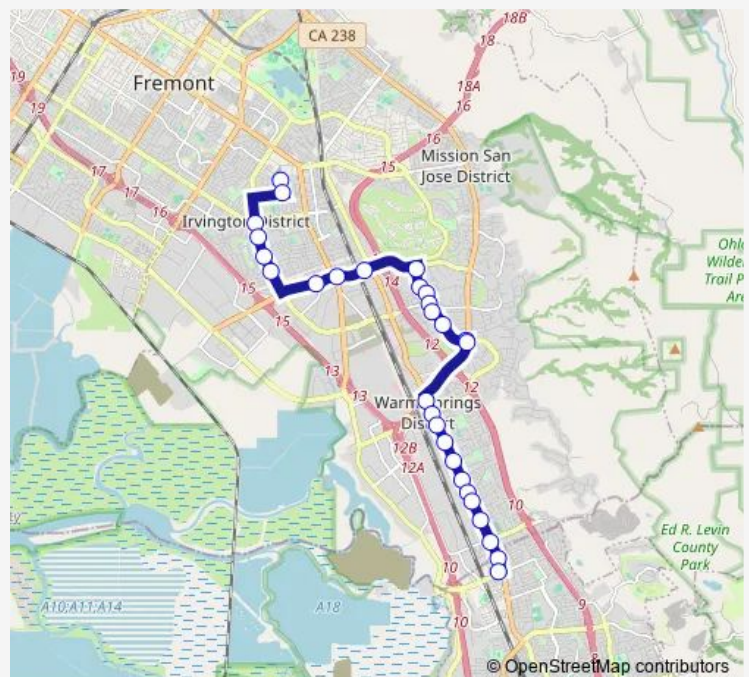

Chapel Way & Carol Av (Hirsch School)

Grimmer Blvd & Blacow Rd

Grimmer Blvd & Valpey Park Av

Grimmer Blvd & Seneca Park Av

Grimmer Blvd & Yellowstone Park Dr

Auto Mall Pkwy & Technology Dr

Auto Mall Pkwy & Fremont Blvd

Paseo Padre Pkwy & Mission Blvd

Mission Blvd & Paseo Padre Pkwy

Warm Springs Blvd & Mission Blvd

Warm Springs Blvd & E Warren Av

Warm Springs Blvd & Mission Falls Ln

Warm Springs Blvd & Lippert Av

Route schedule

Chapel Way & Laurel St (Horner Jr High School) — Dixon Landing Rd & N Milpitas Blvd

Monday 14:35-14:38

Tuesday 14:35-14:38

Wednesday 13:27-13:30

Thursday 14:35-14:38

Friday 14:35-14:38

Saturday —

Sunday —

Route info

Direction: Chapel Way & Laurel St (Horner Jr High School)

Stops: 29

Trip Duration: 0 hour 42 min

623 — Irvington High - Horner Middle

Warm Springs Blvd & Gable Dr (Near Hammond Av)

Warm Springs Blvd & Camphor Av