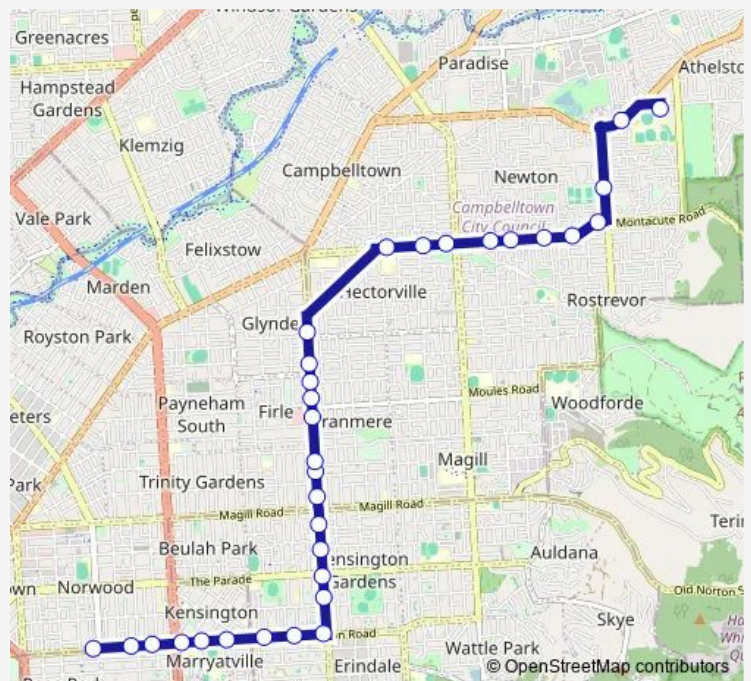

- Stop 4 Kensington Rd - North side
- Stop 5 Kensington Rd - North side
- Stop 6 Kensington Rd - North side
- Stop 7 Kensington Rd - North side
- Stop 8 Kensington Rd - North side
- Stop 9 Kensington Rd - North side
- Stop 10 Kensington Rd - North side
- Stop 11 Kensington Rd - North side
- Stop 12 Kensington Rd - North side
- Stop School Glynburn Rd / Park Rd - West side
- Stop School Glynburn Rd / The Parade - West side
- Stop 16 Glynburn Rd - West side
- Stop 16A Glynburn Rd - West side
- Stop 16B Glynburn Rd - West side
- Stop School Glynburn Rd / Brookside Ave - West side
- Stop 16C Glynburn Rd - West side
- Stop 16D Glynburn Rd - West side
- Stop School Glynburn Rd / Margaret St - West side
- Stop 16E Glynburn Rd - West side
- Stop 17 Glynburn Rd - West side
- Stop 18 Glynburn Rd - West side

Route schedule

Stop 4 Kensington Rd - North side — Stop School St Ignatius Senior College Manresa Ct

Monday	07:58
Tuesday	07:58
Wednesday	07:58
Thursday	07:58
Friday	07:58
Saturday	—
Sunday	—

Route info

Direction: Stop 4 Kensington Rd - North side

Stops: 32

Trip Duration: 0 hour 32 min

623 — Norwood to Saint Ignatius' College Senior School **BusMaps**

Stop 20 Montacute Rd - North side

Stop 21 Montacute Rd - North side

Stop 22 Montacute Rd - North side

Stop 23 Montacute Rd - North side

Stop 23A Montacute Rd - North side

Stop 24 Montacute Rd - North side

Stop 25 Montacute Rd - North side

Stop 26 Montacute Rd - North side

Stop 31 Stradbroke Rd - West side

Stop 30 Gorge Rd - North West side