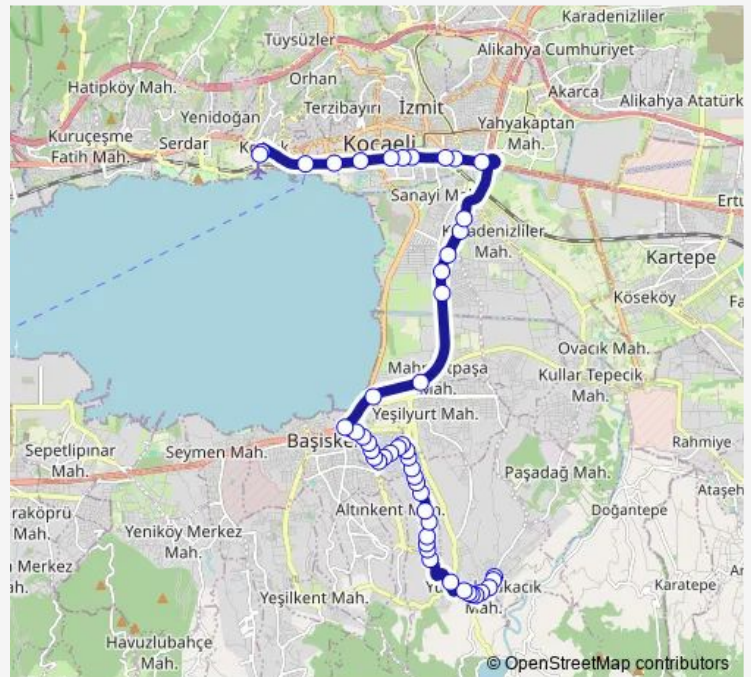

Friday 00:05-23:05

Saturday 00:05-23:05

Sunday 00:05-23:05

Route info

Direction: Yuvacik Fatih Camii 1

Stops: 50

Trip Duration: 0 hour 32 min

623 — Yuvacik Merkez-Aydinkent-İzmit