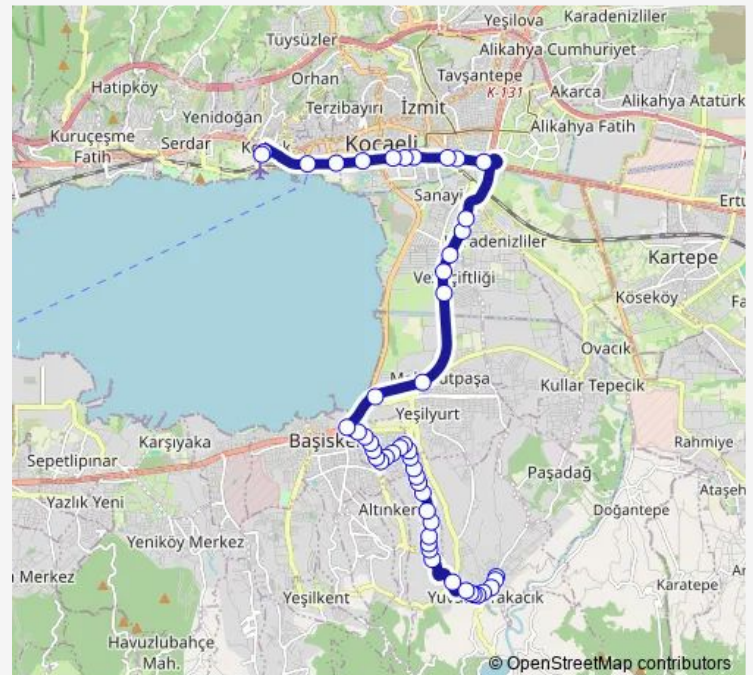

Bus 623 Yuvacik Merkez-Aydinkent-İzmit

[Go to website](#)

Direction

Yuvacik Fatih Camii 1 — Bati Terminali Giriş

50 stops

[Open route schedule](#)

Yuvacik Fatih Camii 1

Yuvacik Tarim Müdürlüğü 2

Yuvacik Merkez 1

Yuvacik Merkez Camii

Karaduman

Çınar Çeşme Sokak

Haci Mahmut Caddesi

Körahmet Sokak 1

Aydinkent Sapağı 1

Aydinkent Sondurak

Haci Mecit Bulvari 1

23.Ada 1

21.Ada 1

20.Ada

Aydinkent Camii 1

15.Ada

14.Ada 1

13.Ada 1

Aydinkent Muhtarlığı

Sporium

Başaran 1

Route schedule

Yuvacik Fatih Camii 1 — Bati Terminali Giriş

Monday 00:05-23:05

Tuesday 00:05-23:05

Wednesday 00:05-23:05

Thursday 00:05-23:05

Friday 00:05-23:05

Saturday 00:05-23:05

Sunday 00:05-23:05

Route info

Direction: Yuvacik Fatih Camii 1

Stops: 50

Trip Duration: 0 hour 32 min

623 — Yuvacik Merkez-Aydinkent-İzmit

BusMaps