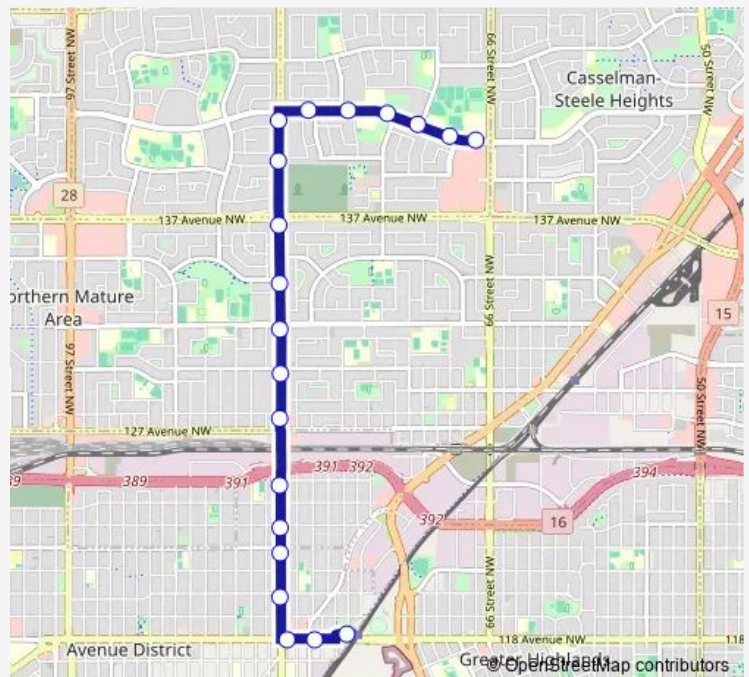

82 Street & 132 Avenue

82 Street & 130 Avenue

82 Street & 128 Avenue

82 Street & 125 Avenue

82 Street & 123 Avenue

82 Street & 122 Avenue

82 Street & 120 Avenue

82 Street & 118 Avenue

80 Street & 118 Avenue

Coliseum Transit Centre Bay C

Route schedule

66 Street & 144 Avenue — Coliseum Transit Centre Bay C

Monday 15:01-15:49

Tuesday 15:01-15:49

Wednesday 15:01-15:49

Thursday 15:01-15:49

Friday 15:01-15:49

Saturday —

Sunday —

Route info

Direction: 66 Street & 144 Avenue

Stops: 20

Trip Duration: 0 hour 22 min

623 — Coliseum - Lazerte - Londonderry

Direction

Coliseum Transit Centre Bay C — 69 Street & 144 Avenue

20 stops

[Open route schedule](#)

Coliseum Transit Centre Bay C

80 Street & 118 Avenue

82 Street & 118 Avenue

82 Street & 120 Avenue