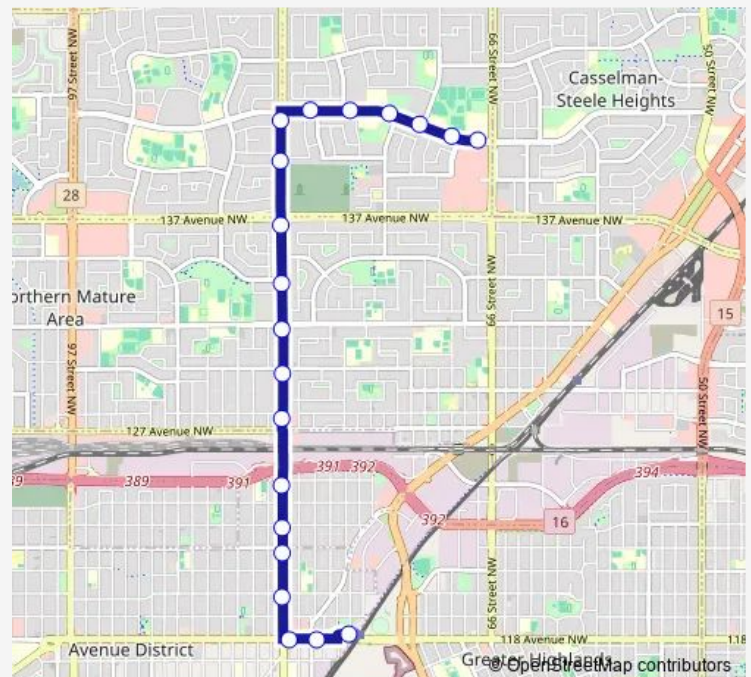

82 Street & 132 Avenue

82 Street & 130 Avenue

82 Street & 128 Avenue

82 Street & 125 Avenue

82 Street & 123 Avenue

82 Street & 122 Avenue

82 Street & 120 Avenue

82 Street & 118 Avenue

80 Street & 118 Avenue

Coliseum Transit Centre Bay C

Route schedule

66 Street & 144 Avenue — Coliseum Transit Centre Bay C

Monday 15:04-15:52

Tuesday 15:04-15:52

Wednesday 15:04-15:52

Thursday 15:04-15:52

Friday 15:04-15:52

Saturday —

Sunday —

Route info

Direction: 66 Street & 144 Avenue

Stops: 20

Trip Duration: 0 hour 19 min

623 — Coliseum - Lazerte - Londonderry

Direction

Coliseum Transit Centre Bay C — 69 Street & 144 Avenue

20 stops

[Open route schedule](#)

Coliseum Transit Centre Bay C

80 Street & 118 Avenue

82 Street & 118 Avenue

82 Street & 120 Avenue