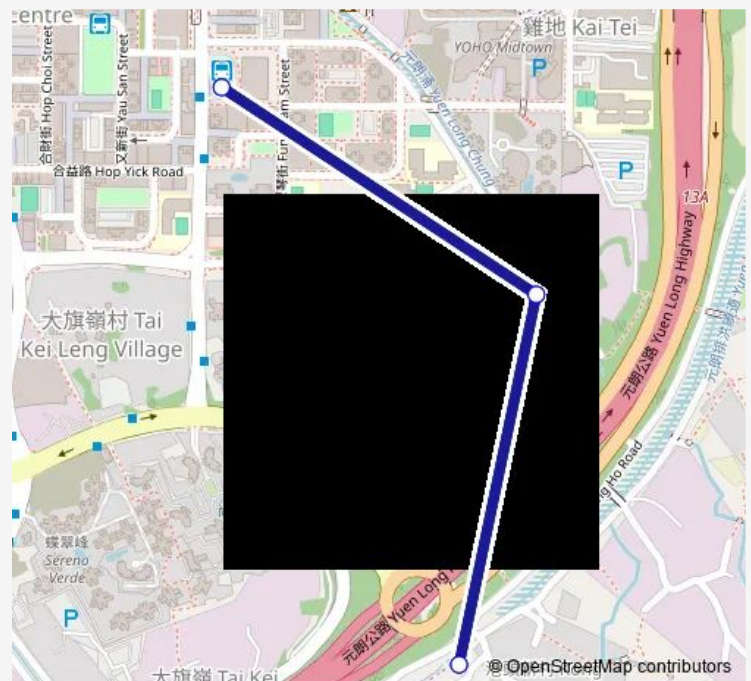

YAU TIN WEST ROAD, NEAR HA YAU TIN TSUEN

LONG HO ROAD, NEAR KONG TAU TSUEN GAZEBO

**Route schedule**

Fung Cheung Road Green Minibus Terminus — LONG HO ROAD, NEAR KONG TAU TSUEN GAZEBO

Monday	06:00-08:00
Tuesday	06:00-08:00
Wednesday	06:00-08:00
Thursday	06:00-08:00
Friday	06:00-08:00
Saturday	06:00-08:00
Sunday	06:00-08:00

**Route info**

Direction: Fung Cheung Road Green Minibus Terminus

Stops: 3

Trip Duration: 0 hour 7 min

**Direction**

LONG HO ROAD, NEAR KONG TAU TSUEN GAZEBO —  
Fung Cheung Road Green Minibus Terminus

4 stops

[Open route schedule](#)

LONG HO ROAD, NEAR KONG TAU TSUEN GAZEBO

YAU TIN WEST ROAD, NEAR HA YAU TIN TSUEN

FUNG CHEUNG ROAD, NEAR GRAND DEL SOL

Fung Cheung Road Green Minibus Terminus

**Route schedule**

LONG HO ROAD, NEAR KONG TAU TSUEN GAZEBO —  
Fung Cheung Road Green Minibus Terminus

Monday 06:15-08:15

Tuesday 06:15-08:15

Wednesday 06:15-08:15

Thursday 06:15-08:15

Friday 06:15-08:15

Saturday 06:15-08:15

Sunday 06:15-08:15

**Route info**