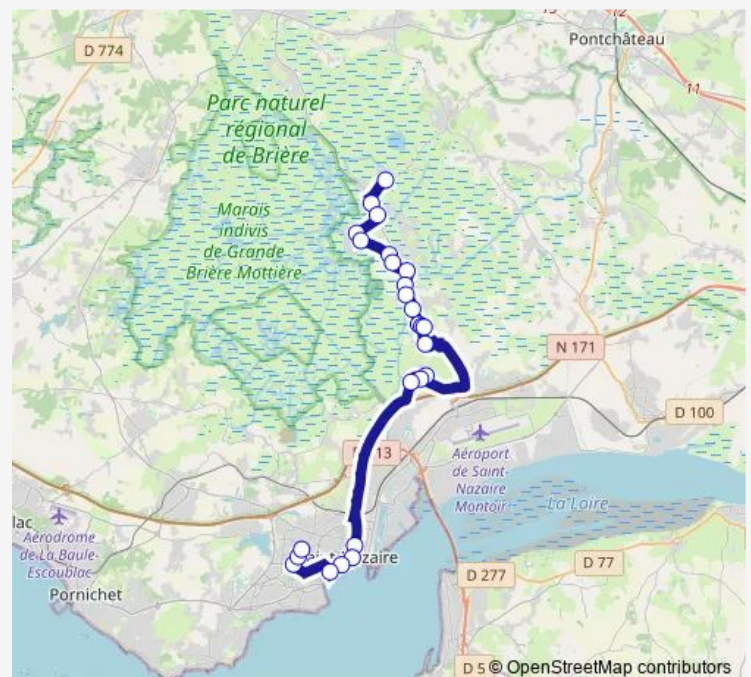

### Route schedule

Île de Mazin — Lycée Sainte-Anne

Monday 06:50

Tuesday 06:50

Wednesday 06:50

Thursday 06:50

Friday 06:50

Saturday —

### Route info

Direction: Île de Mazin

Stops: 25

Trip Duration: 0 hour 57 min

■ 623 — SCO 623

BusMaps

Saint-Louis

Miner