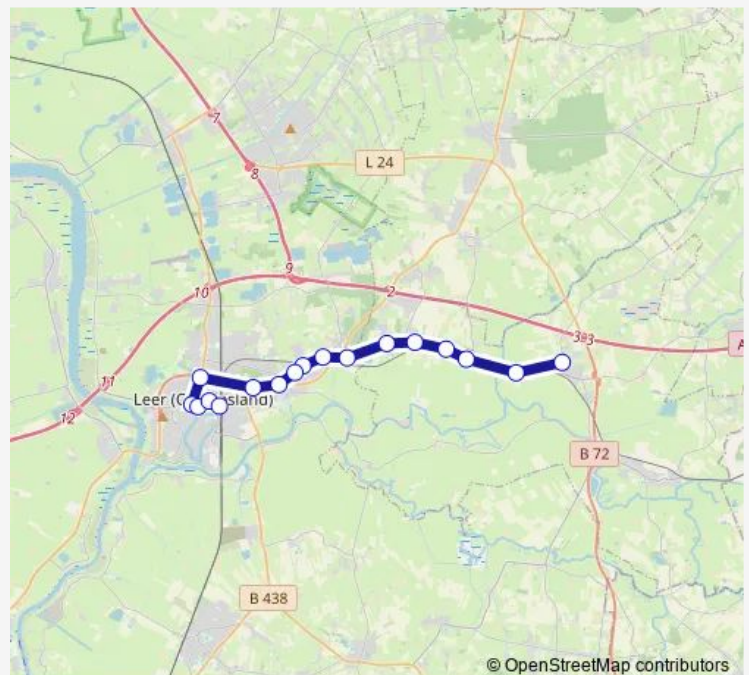

Nortmoor, Dorfstr. 7/14, Mast 2

Nortmoor, Dorfstr./Im Dorfe, Mast 2

Nortmoor, Dorfstr./Zum Bahnhof, ri Filsum

Nortmoor, Dorfstr./Bruntjer Weg, ri Leer

Logabirum, Maiburg, Mast 2

Logabirum, Logabirumer Str./Hohe Heide

Leer, Bgm.-Ehrlenholtz-Str.

Leer, Bahnhof/Zob3

Route schedule

Filsum, Schule, Mast 1 — Leer, Bahnhof/Zob3

Monday	06:54
Tuesday	06:54
Wednesday	06:54
Thursday	06:54
Friday	06:54
Saturday	—
Sunday	—

Route info

Direction: Filsum, Schule, Mast 1

Stops: 17

Trip Duration: 0 hour 42 min

© OpenStreetMap contributors

623 Bus time schedules and route maps are available in an offline PDF at busmaps.com. Use the busmaps.com website to see live bus times, train schedule or subway schedule, and step-by-step directions for all public transit in Leer