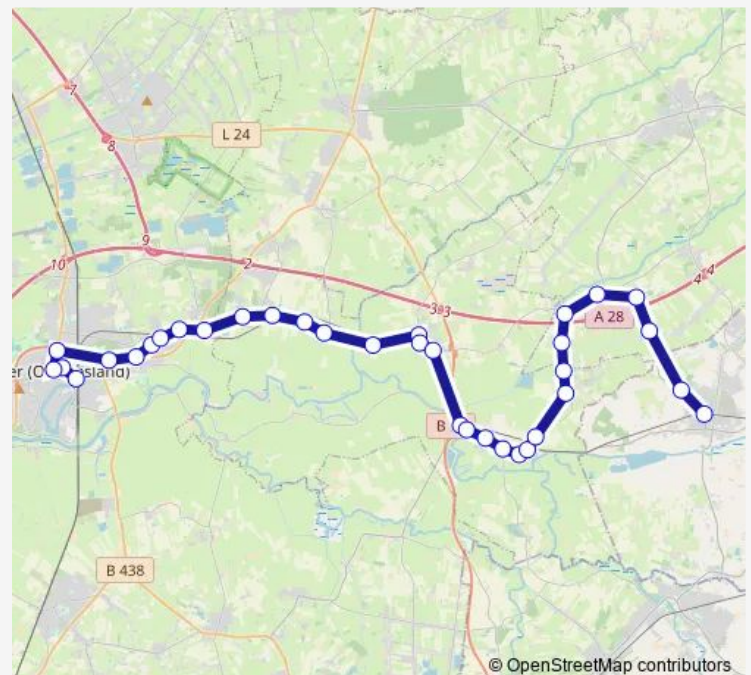

Bus 623

[Go to website](#)

Direction

Hollen(Uplengen) Kirche — Filsum Schule

13 stops

[Open route schedule](#)

Hollen(Uplengen) Kirche

Klein Hollen Friesenstraße/Börgmannsweg

Klein Remels Friesenstraße/Zichterstraße

Nordgeorgsfehn Obenende Süd/Klein-Remelser-Straße

Nordgeorgsfehn Obenende Süd 65

Nordgeorgsfehn Mittelende Nord 6

Nordgeorgsfehn Mittelende Nord 60

Nordgeorgsfehn Mittelende Nord 94

Lammertsfehn Friesenstraße/Kielweg

Lammertsfehn Friesenstraße/Hauptstraße

Stallbrüggerfeld Hauptstraße/Herrenmoorweg

Stallbrüggerfeld Hauptstraße/Wergenweg

Filsum Schule

Route schedule

Hollen(Uplengen) Kirche — Filsum Schule

Monday 06:30

Tuesday 06:30

Wednesday 06:30

Thursday 06:30

Friday 06:30

Saturday —

Sunday —

Route info

Direction: Hollen(Uplengen) Kirche

Stops: 13

Trip Duration: 0 hour 22 min

■ 623