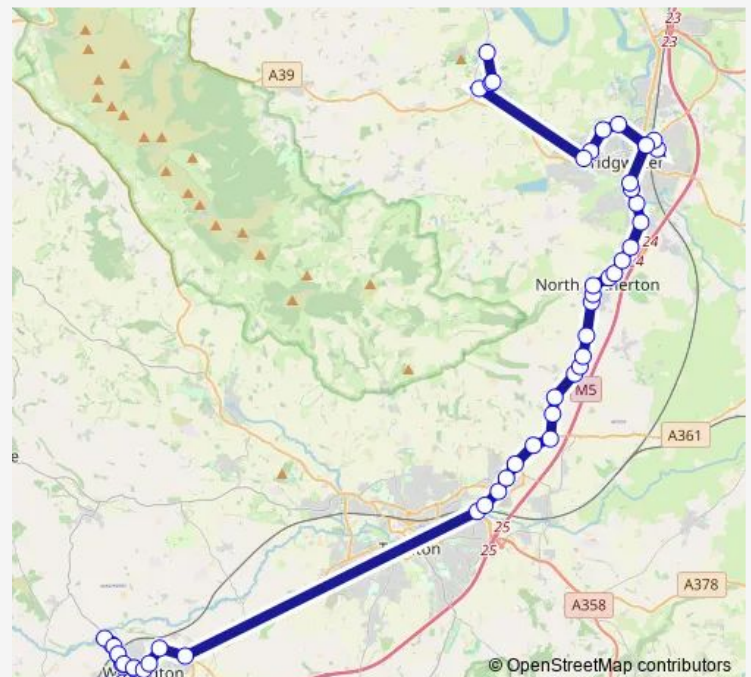

Bus 623 Rockwell Green - Bridgwater College

[Go to website](#)

Direction

Dobree Park — Rodway Farm

55 stops

[Open route schedule](#)

Dobree Park

Exeter Road Church

Barley Mow

Mantle Street Youth Centre

St John Fisher Church

Luson Surgery

North Street Police Station

Sports Centre

Swallowfield Works

Tonedale

Wellington Tile Centre

Tonedale

Swallowfield Works

Waterloo Road

North Street Police Station

Post Office

St John the Baptist Church

Cades Farm

Corams

Railway Bridge

Aldi

Route schedule

Dobree Park — Rodway Farm

Monday 07:20

Tuesday 07:20

Wednesday 07:20

Thursday 07:20

Friday 07:20

Saturday —

Sunday —

Route info

Direction: Dobree Park

Stops: 55

Trip Duration: 1 hour 42 min

623 — Rockwell Green - Bridgwater College