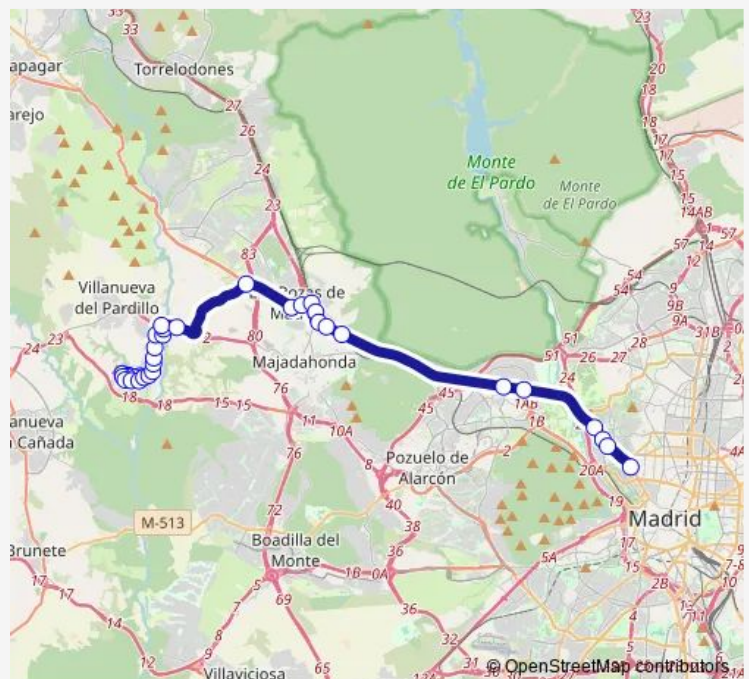

Bus 623 Madrid (Moncloa)-LAS Rozas-Urb.Villafranca DEL Castillo

[Go to website](#)

Direction

Castillo Sigüenza-Castillo Cardona — Intercambiador Moncloa

35 stops

[Open route schedule](#)

Castillo Sigüenza-Castillo Cardona

Castillo Ponferrada-Nº35

Castillo Ponferrada-Castillo Atienza

Valle DEL Roncal-Consultorio Médico

Valle DEL Roncal-Nº10

Valle DEL Roncal-Nº39

Valle DEL Roncal-Colegio

Valle DE LA Orotava-Urb.Mocha Chica

Piedras Vivas-Urb.Piedras Vivas

Valle DE Esteribar-Centro Cívico

Valle DEL Roncal-Consultorio Médico

Castillo Ponferrada-Castillo Gomar

Castillo Antequera-Castillo Malpica

Castillo Antequera-Colegio Internacional

Castillo Antequera-Universidad

Castillo Antequera-Castillo Peñafiel

Castillo Antequera-Castillo Barcience

Av.Castillos-Castillo Cuéllar

Av.Castillos-Centro Comercial

Ctra.M509-Urb.Villafranca DEL Castillo

Route schedule

Castillo Sigüenza-Castillo Cardona — Intercambiador Moncloa

Monday 09:15-19:30

Tuesday 09:15-19:30

Wednesday 09:15-19:30

Thursday 09:15-19:30

Friday 09:15-19:30

Saturday —

Sunday —

Route info

Direction: Castillo Sigüenza-Castillo Cardona

Stops: 35

Trip Duration: 0 hour 50 min

623 — Madrid (Moncloa)-LAS Rozas-Urb.Villafranca DEL Castillo