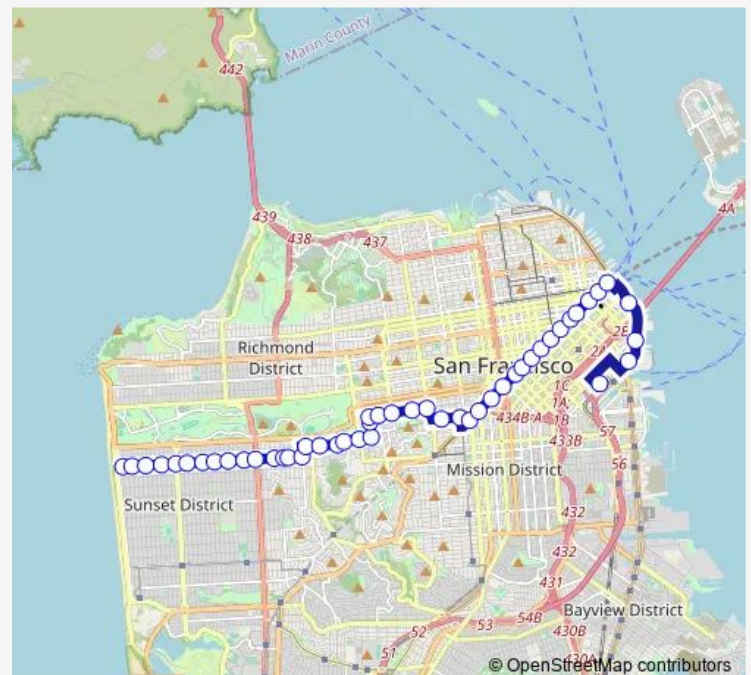

### Route schedule

Judah/La Playa/Ocean Beach — Townsend St & 5th St

Monday 05:05-24:00

Tuesday 05:05-24:00

Wednesday 05:05-24:00

Thursday 05:05-24:00

Friday 05:05-24:00

Saturday 05:05-24:00

### Route info

Direction: Judah/La Playa/Ocean Beach

Stops: 48

Trip Duration: 0 hour 46 min

Cole St & Waller St

Cole St & Haight St

Haight St & Clayton St

Haight St & Masonic Ave

## Route schedule

Townsend St &amp; 5th St — Judah/La Playa/Ocean Beach

Monday 05:16

Tuesday 05:16

Wednesday 05:16

Thursday 05:16

Friday 05:16

Saturday 05:16-07:32

## Route info

Direction: Townsend St &amp; 5th St

Stops: 50

Trip Duration: 0 hour 48 min

Haight St & Clayton St

Cole St & Haight St

Cole St & Frederick St

Carl St & Cole St