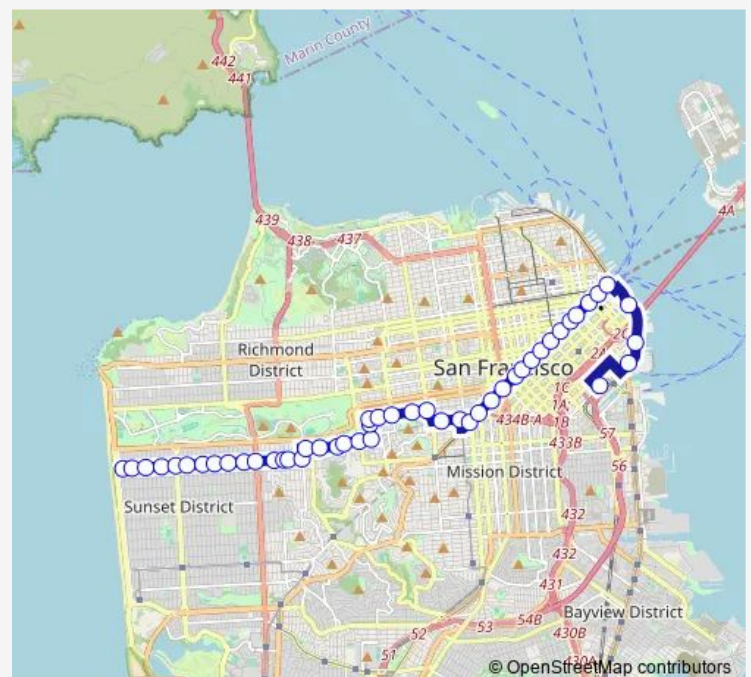

### Route schedule

Judah/La Playa/Ocean Beach — Townsend St & 5th St

Monday 05:05-24:00

Tuesday 05:05-24:00

Wednesday 05:05-24:00

Thursday 05:05-24:00

Friday 05:05-24:00

Saturday 05:05-24:00

### Route info

Direction: Judah/La Playa/Ocean Beach

Stops: 48

Trip Duration: 0 hour 46 min

Nbus — Judah Bus

BusMaps

Cole St & Waller St

Cole St & Haight St

Townsend St & 5th St

**Direction**

Townsend St &amp; 5th St — Judah/La Playa/Ocean Beach

50 stops

[Open route schedule](#)

Townsend St &amp; 5th St

Townsend St &amp; 4th St

King St &amp; 2nd St

## Route schedule

Townsend St &amp; 5th St — Judah/La Playa/Ocean Beach

Monday 05:16

Tuesday 05:16

Wednesday 05:16

Thursday 05:16

Friday 05:16

Saturday 05:16-07:32