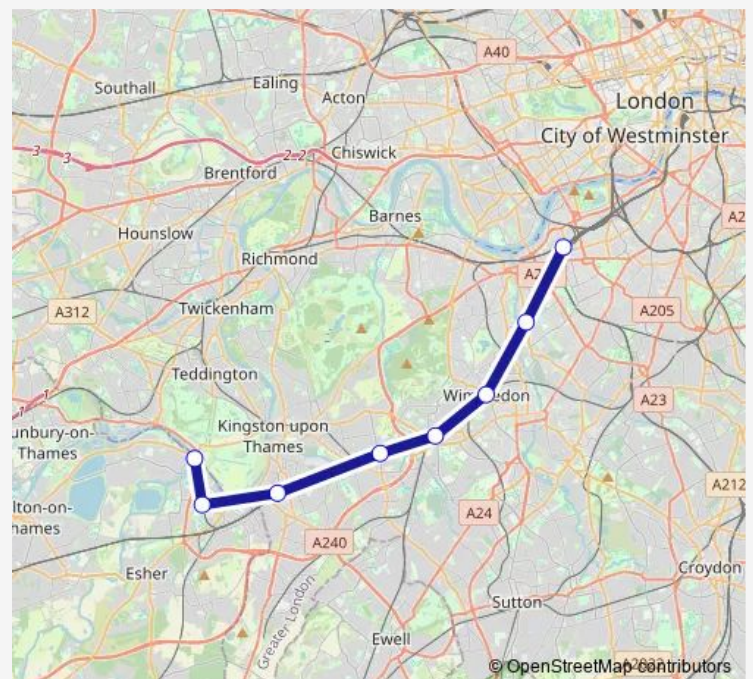

Rail Replacement Bus Service Sw:Clj->Hmc SW replacement bus service from CLJ to Hmc

[Go to website](#)

Direction

Clapham Junction — Hampton Court

8 stops

[Open route schedule](#)

Clapham Junction

Earlsfield

Wimbledon

Raynes Park

New Malden

Surbiton

Thames Ditton

Hampton Court

Route schedule

Clapham Junction — Hampton Court

Route info

Direction: Clapham Junction

Stops: 8

Trip Duration: 1 hour 5 min

■ Sw:Clj->Hmc — SW replacement bus service from CLJ to Hmc **BusMaps**

Sw:Clj->Hmc Rail Replacement Bus Service time schedules and route maps are available in an offline PDF at busmaps.com. Use the busmaps.com website to see live bus times, train schedule or subway schedule, and step-by-step directions for all public transit in Morden