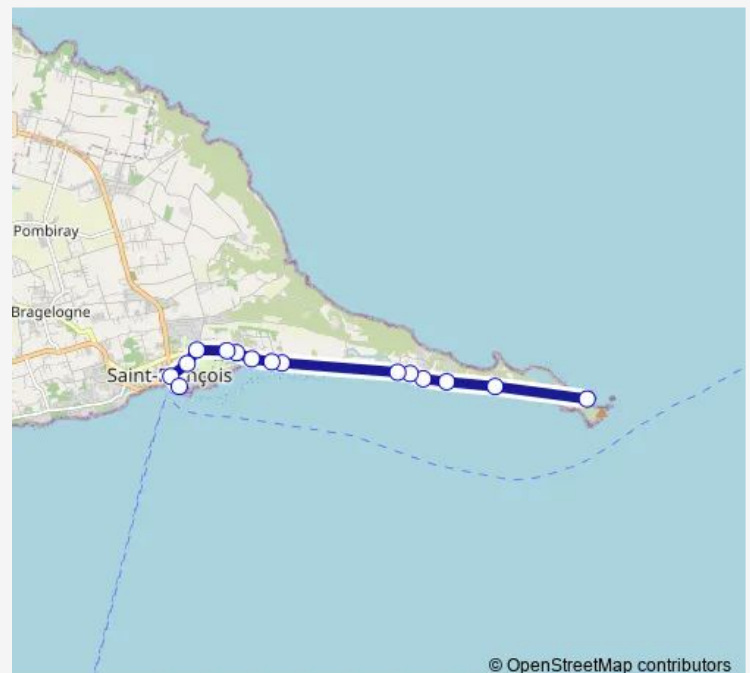

Carrefour Deher

Marché La Rotonde 2

Gare Routière Saint-François

## Route schedule

Pointe Des Châteaux — Gare Routière Saint-François

Monday 05:35-19:05

Tuesday 05:35-19:05

Wednesday 05:35-19:05

Thursday 05:35-19:05

Friday 05:35-19:05

Saturday 07:05-08:35

## Route info

Direction: Pointe Des Châteaux

Stops: 15

Trip Duration: 0 hour 28 min

## Route info

Direction: Gare Routière

Stops: 15

Trip Duration: 0 hour 28 min