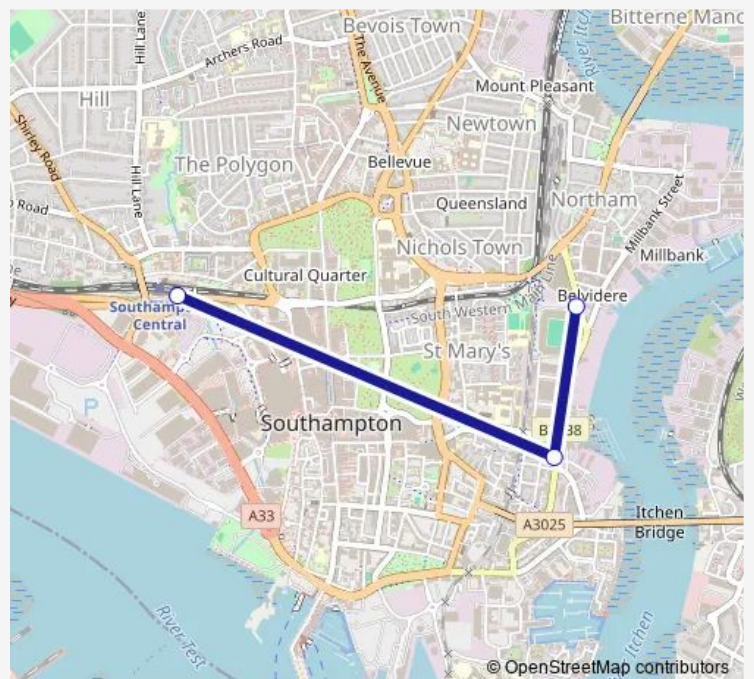

Bus SF1 Southampton Central Station - St Mary's Stadium

[Go to website](#)

Direction

Central Station — St Mary's Stadium

3 stops

[Open route schedule](#)

Central Station

Anglesea Terrace

St Mary's Stadium

Route schedule

Central Station — St Mary's Stadium

Monday —

Tuesday —

Wednesday 16:45-18:30

Thursday —

Friday —

Saturday 12:00-14:45

Sunday 13:00-15:45

Route info

Direction: Central Station

Stops: 3

Trip Duration: 0 hour 15 min

SF1 Bus time schedules and route maps are available in an offline PDF at busmaps.com. Use the busmaps.com website to see live bus times, train schedule or subway schedule, and step-by-step directions for all public transit in Southampton