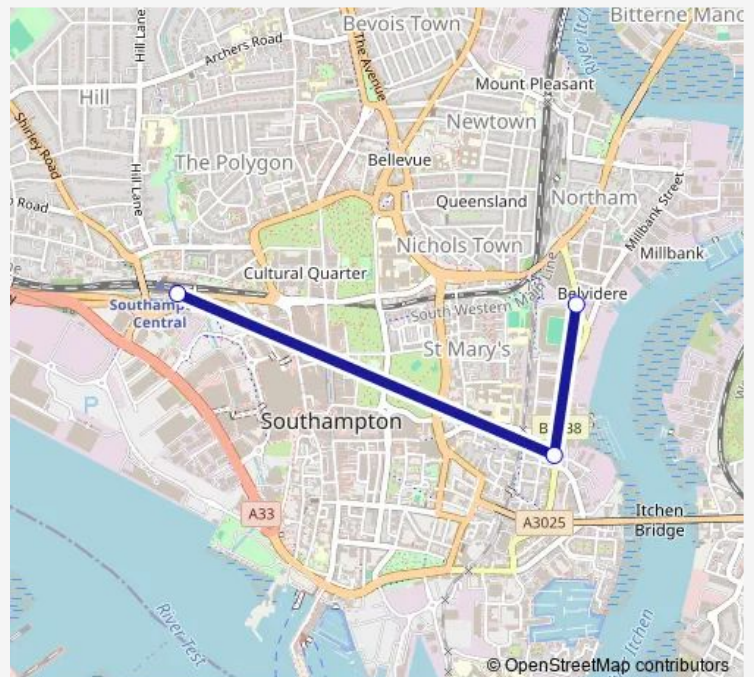

Bus SF1 Southampton Central Station - St Mary's Stadium

[Go to website](#)

Direction

Central Station — St Mary's Stadium

3 stops

[Open route schedule](#)

Central Station

Anglesea Terrace

St Mary's Stadium

Route schedule

Central Station — St Mary's Stadium

Monday —

Tuesday —

Wednesday 16:45-18:30

Thursday —

Friday —

Saturday 12:00-14:45

Sunday 13:00-15:45

Route info

Direction: Central Station

Stops: 3

Trip Duration: 0 hour 15 min

SF1 Bus time schedules and route maps are available in an offline PDF at busmaps.com. Use the busmaps.com website to see live bus times, train schedule or subway schedule, and step-by-step directions for all public transit in Southampton