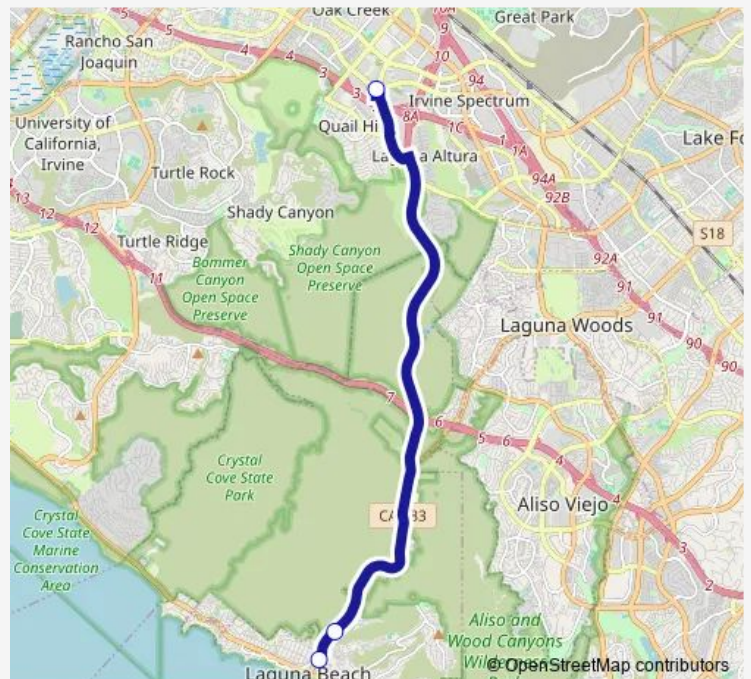

Bus Winter Express

[Go to website](#)

Direction

Bus Depot — Umass Global (Irvine)

3 stops

[Open route schedule](#)

Bus Depot

Laguna Canyon Rd & Sawdust

Umass Global (Irvine)

Route schedule

Bus Depot — Umass Global (Irvine)

Monday	—
Tuesday	—
Wednesday	—
Thursday	—
Friday	10:00-20:00
Saturday	10:00-20:00
Sunday	10:00-20:00

Route info

Direction: Bus Depot

Stops: 3

Trip Duration: 0 hour 19 min

■ Winter Express

BusMaps

Direction

Umass Global (Irvine) — Bus Depot

3 stops

[Open route schedule](#)

Umass Global (Irvine)

Lot 16 - Act 5

Bus Depot

Route schedule

Umass Global (Irvine) — Bus Depot

Monday	—
Tuesday	—
Wednesday	—
Thursday	—
Friday	10:00-19:30
Saturday	10:00-19:30
Sunday	10:00-19:30

Route info

Direction: Umass Global (Irvine)