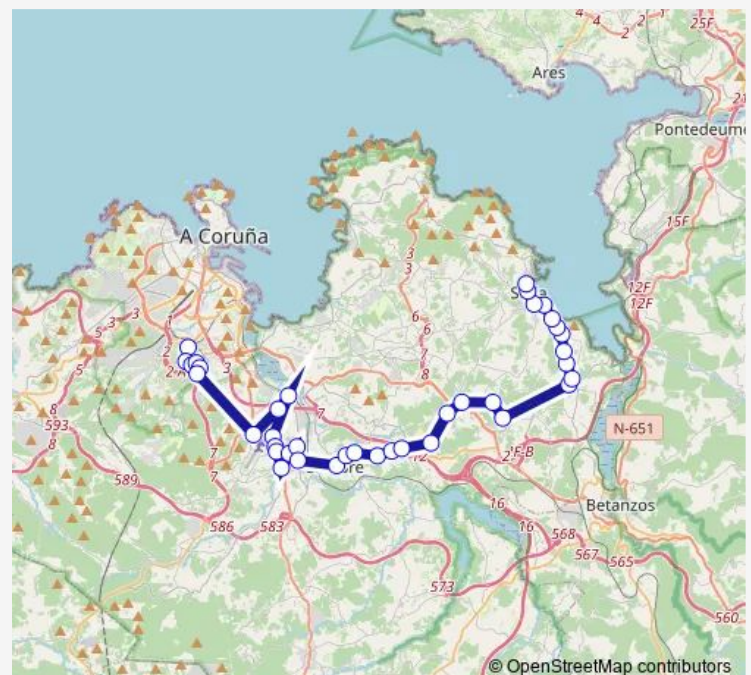

### Route schedule

Sada Hotel Sada Palace — Intercampus Elviña/Economía

Monday 07:05-15:05

Tuesday 07:05-15:05

Wednesday 07:05-15:05

Thursday 07:05-15:05

Friday 07:05-15:05

Saturday —

### Route info

Direction: Sada Hotel Sada Palace

Stops: 38

Trip Duration: 1 hour 0 min

Cambre Pueblo

Meson Vasco

Poligono Alvedro Rua A Telva

Poligono Alvedro