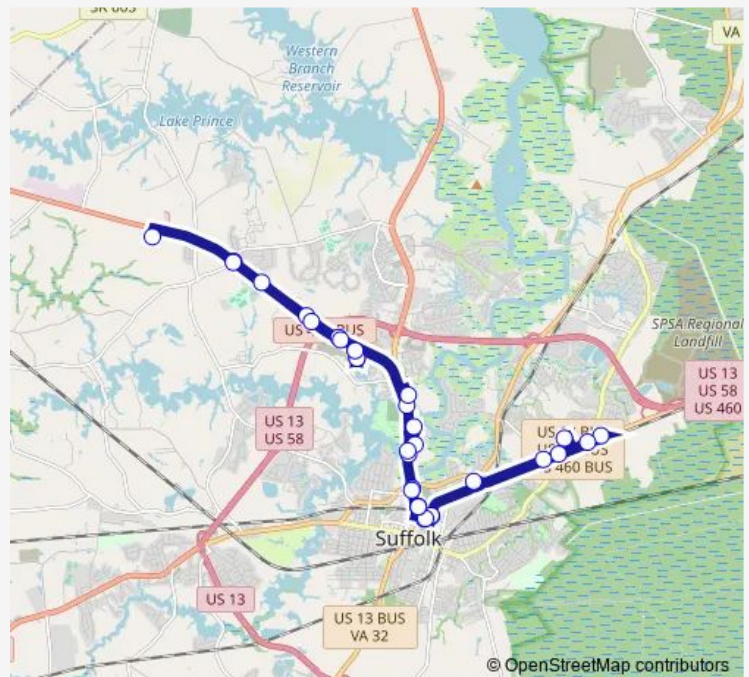

Bus R Red Route

[Go to website](#)

Direction

Downtown Transfer Station — Downtown Transfer Station

33 stops

[Open route schedule](#)

Downtown Transfer Station

Finney & Hill Outbound

Western Tidewater Free Clinic

Pruden & Sadler Pond

Pruden & RT 58 Outbound

Route schedule

Downtown Transfer Station — Downtown Transfer Station

Monday 06:30-17:30

Tuesday 06:30-17:30

Wednesday 06:30-17:30

Thursday 06:30-17:30

Friday 06:30-17:30

Saturday —

Sunday —

Route info

Direction: Downtown Transfer Station

Stops: 33

Trip Duration: 0 hour 49 min

■ R — Red Route

Pruden & Robs

Pruden & Kings Fork Outbound

Pruden Center

Pruden & Kings Fork

Pruden & RT 58

Sadler Pond

Lakeview Medical Center