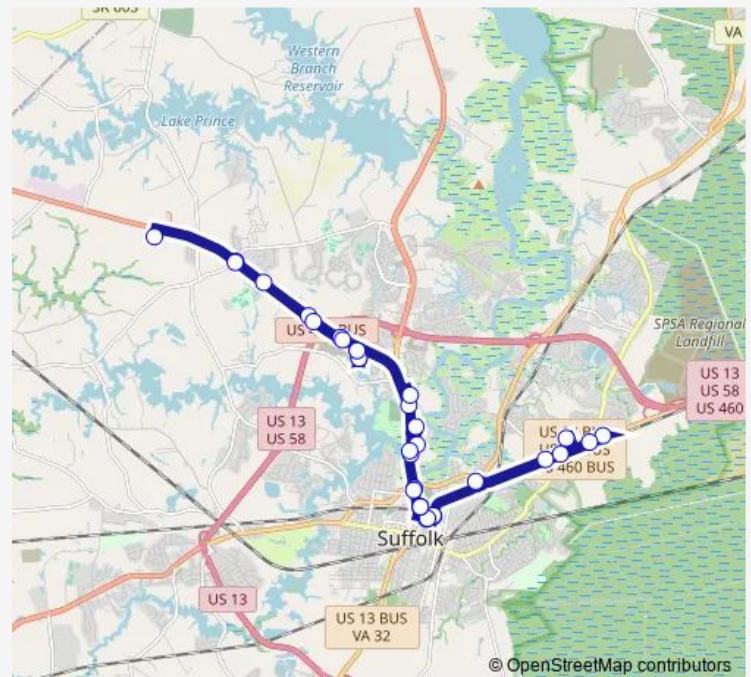

Bus R Red Route

[Go to website](#)

Direction

Downtown Transfer Station — Downtown Transfer Station

33 stops

[Open route schedule](#)

Downtown Transfer Station

Finney & Hill Outbound

Western Tidewater Free Clinic

Pruden & Sadler Pond

Pruden & RT 58 Outbound

Route schedule

Downtown Transfer Station — Downtown Transfer Station

Monday 06:30-17:30

Tuesday 06:30-17:30

Wednesday 06:30-17:30

Thursday 06:30-17:30

Friday 06:30-17:30

Saturday —

Sunday —

Route info

Direction: Downtown Transfer Station

Stops: 33

Trip Duration: 0 hour 49 min

R — Red Route

Pruden & Robs

Pruden & Kings Fork Outbound

Pruden Center

Pruden & Kings Fork

Pruden & RT 58

Sadler Pond

Lakeview Medical Center