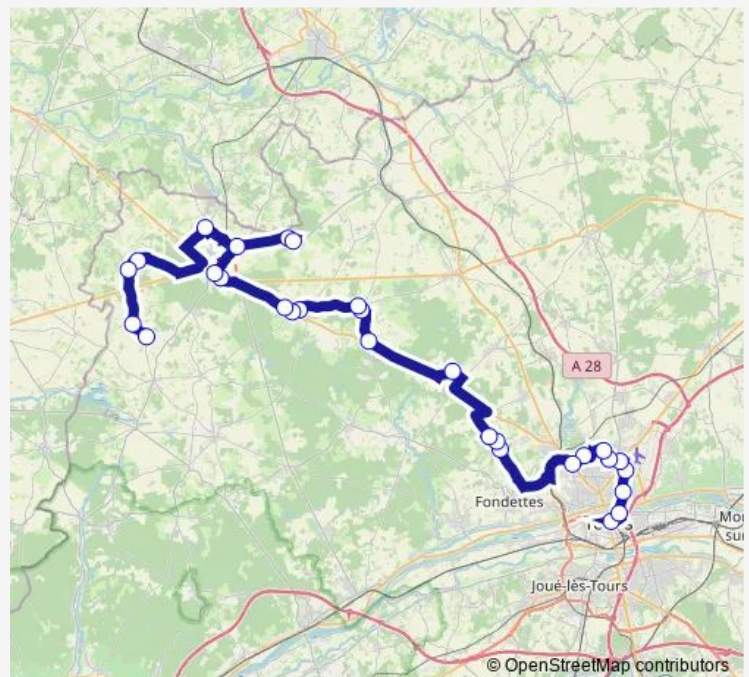

Bus R Château-la-Vallière - Tours[Go to website](#)**Direction**

Place d'Armes — Centre

9 stops

[Open route schedule](#)

Place d'Armes

Place du 11 novembre

Centre

Pierre de St Martin

Tuesday 12:55-19:23

Wednesday 12:55-19:23

Thursday 12:55-19:23

Friday 12:55-19:23

Saturday 12:55-19:23

Sunday —

Route info

Direction: Place d'Armes

Stops: 9

Trip Duration: 0 hour 32 min

R — Château-la-Vallière - Tours

Direction

Pierre de St Martin — Halte Routière

23 stops

[Open route schedule](#)

Pierre de St Martin