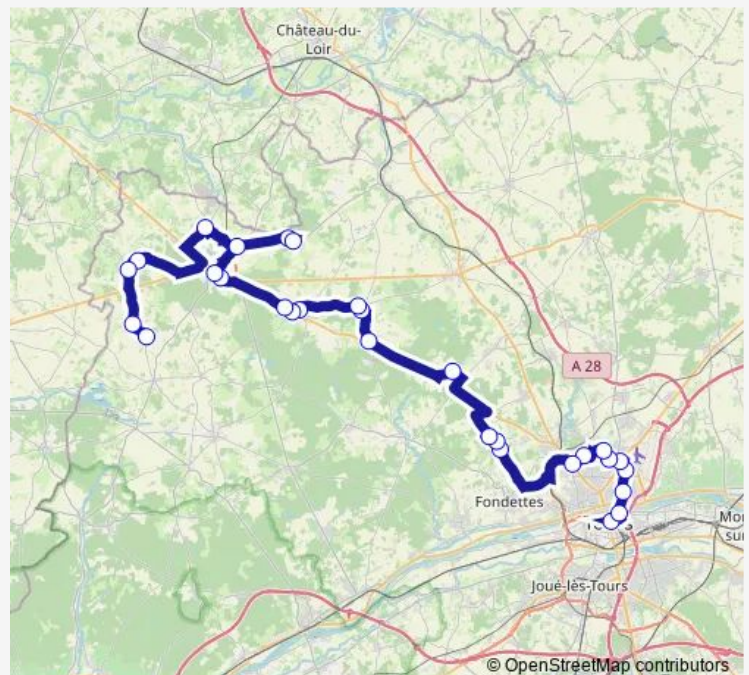

**Bus R Château-la-Vallière - Tours**[Go to website](#)**Direction**

Place d'Armes — Centre

9 stops

[Open route schedule](#)

Place d'Armes

Place du 11 novembre

Centre

Pierre de St Martin

## Route schedule

Place d'Armes — Centre

Monday 12:55-19:23

Tuesday 12:55-19:23

Wednesday 12:55-19:23

Thursday 12:55-19:23

Friday 12:55-19:23

Saturday 12:55-19:23

## Route info

Direction: Place d'Armes

Stops: 9

Trip Duration: 0 hour 32 min

R — Château-la-Vallière - Tours