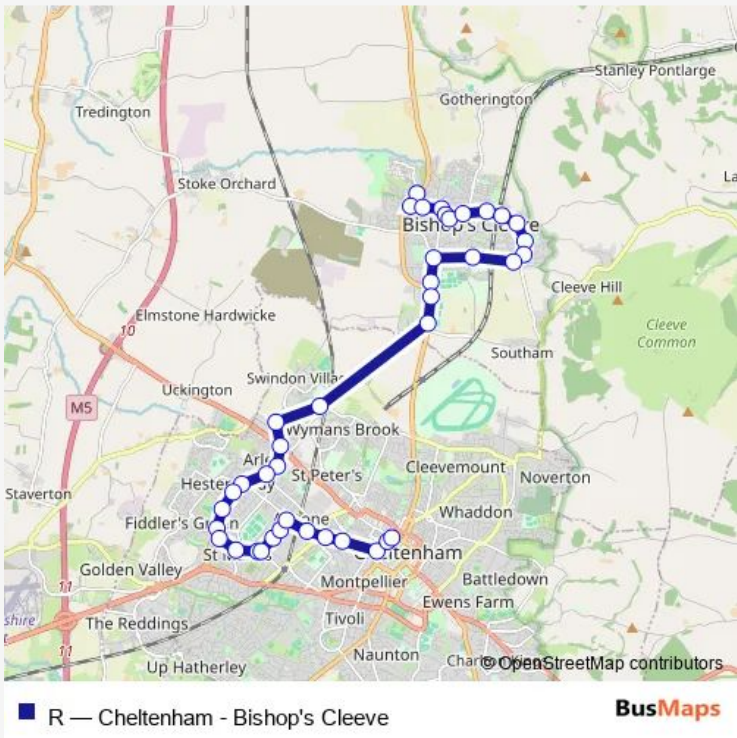

Bus R Cheltenham - Bishop's Cleeve

[Go to website](#)

Direction
 Greenacres — Primark
 40 stops
[Open route schedule](#)

- Greenacres
- The Cloisters
- The Withers
- Lidl Store
- Gilders Paddock
- Mill Parade
- St Michael & All Angels Church
- Millham Road
- Oxbutts Caravan Park
- Bushcombe Lane
- Newsagent
- Potters Field Road
- Britannia Way
- Cleeve School
- Petrol Station
- Sports Field
- Smith's Industries North
- Southam Lane
- Swindon Lane
- Gallagher Retail Park
- Kingsditch Retail Park

Route schedule
 Greenacres — Primark

| | |
|-----------|-------------|
| Monday | 06:05-18:05 |
| Tuesday | 06:05-18:05 |
| Wednesday | 06:05-18:05 |
| Thursday | 06:05-18:05 |
| Friday | 06:05-18:05 |
| Saturday | 06:05-18:05 |
| Sunday | — |

Route info
 Direction: Greenacres
 Stops: 40
 Trip Duration: 0 hour 54 min

Big Yellow Storage

Grevil Road

St Thomas More Church

Bramley Road

Berkeley House

Coronation Square Shops

Monkscroft School

Saturday 07:06-19:06

Sunday —

Route info

Direction: Primark

Stops: 45

Trip Duration: 0 hour 57 min

Gallagher Retail Park

Runnings Road