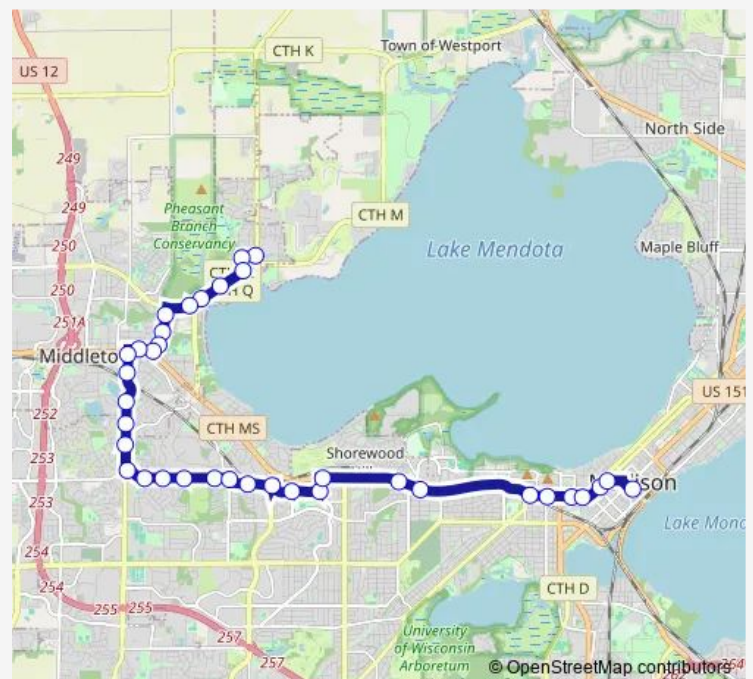

Old Sauk at Yosemite

Old Sauk at Ozark

Old Sauk at Crestwood School

Route schedule

South Ridge at Highway Q — Highland at Observatory

Monday 06:10-23:09

Tuesday 20:08-23:09

Wednesday 06:10-23:09

Thursday 20:08-23:09

Friday 20:08-23:09

Saturday 06:10-22:11

Sunday 06:10-22:11

Route info

Direction: South Ridge at Highway Q

Stops: 30

Trip Duration: 0 hour 26 min

R — Route R

Old Middleton at N Rosa

Old Middleton at Gettle

Old Middleton at N Whitney

Sheboygan at Eau Claire

Sheboygan at N Segoe

University at N Segoe

University at Ridge

University at University Bay

Highland at Observatory

Direction

Junction at Park And Ride — W Main at S Carroll

33 stops

[Open route schedule](#)

Junction at Park And Ride

Watts at S Junction