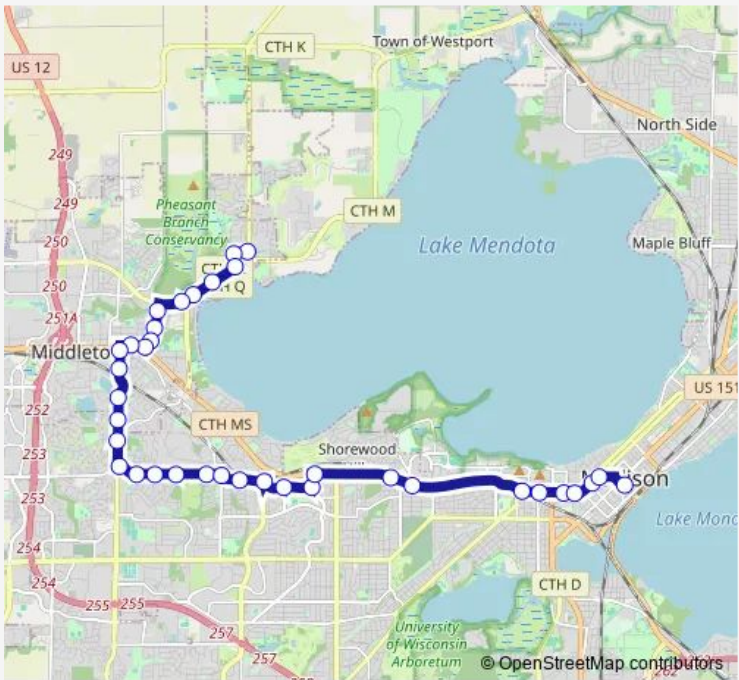

[Go to website](#)

**Direction**  
 South Ridge at Highway Q — Highland at Observatory  
 30 stops  
[Open route schedule](#)

- South Ridge at Highway Q
- Valley Ridge at South Ridge
- Valley Ridge at Century
- Century at Baskerville
- Century at Marina
- Century at Allen
- Branch at Pheasant
- Branch at Maywood
- Branch at Franklin
- University at Branch
- University at Mayflower
- Park at Elmwood
- Park at South
- N Gammon at Fortune
- N Gammon at Middleton
- N Gammon at Sawmill
- Old Sauk at N Gammon
- Old Sauk at Everglade
- Old Sauk at Yosemite
- Old Sauk at Ozark
- Old Sauk at Crestwood School

Route schedule  
 South Ridge at Highway Q — Highland at Observatory

Monday	06:10-23:09
Tuesday	20:08-23:09
Wednesday	06:10-23:09
Thursday	20:08-23:09
Friday	20:08-23:09
Saturday	06:10-22:11
Sunday	06:10-22:11

Route info  
 Direction: South Ridge at Highway Q  
 Stops: 30  
 Trip Duration: 0 hour 26 min

■ R — Route R **BusMaps**

Old Middleton at N Rosa

Old Middleton at Gettle

Old Middleton at N Whitney

Sheboygan at Eau Claire

Sheboygan at N Segoe

University at N Segoe

University at Ridge

University at University Bay

Highland at Observatory

**Direction**

Junction at Park And Ride — W Main at S Carroll

33 stops