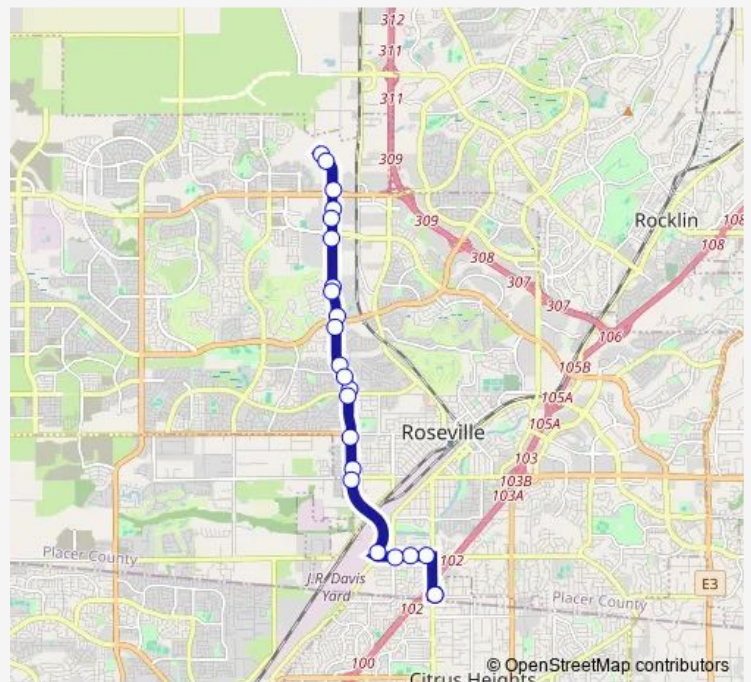

**Bus R Route R**

[Go to website](#)

**Direction**  
 Louis LN & Whyte AVE (Sb) — Louis LN & Whyte AVE (Sb)  
 23 stops  
[Open route schedule](#)

- Louis LN & Whyte AVE (Sb)
- Cirby WY & Riverside AVE (Wb)
- Cirby WY & Lindsay DR (Wb)
- Foothills Blvd & Cirby WY (Nb)
- Foothills Blvd & Vineyard RD (Nb)
- Foothills Blvd & Junction Blvd (Nb)
- Foothills Blvd & McNally DR (Nb)
- Foothills Blvd & Pleasant Grove Blvd (Nb)
- Foothills Blvd & Misty Wood DR (Nb)
- Foothills Blvd & Albertsons DR (Nb)
- Foothills Blvd & Blue Oaks Blvd (Nb)
- Foothills Blvd & Winding Creek Court (Nb)
- Foothills Blvd & Winding Creek WAY (Sb)
- Foothills Blvd & Blue Oaks Blvd (Sb)
- Foothills Blvd & HP Main Entry (Sb)
- Foothills Blvd & Misty Wood DR (Sb)
- Foothills Blvd & Pleasant Grove Blvd (Sb)
- Foothills Blvd & McNally DR (Sb)
- Foothills Blvd & Junction Blvd (Sb)
- Foothills Blvd & Main ST (Sb)
- Foothills Blvd & Vineyard RD (Sb)

**Route schedule**

Louis LN & Whyte AVE (Sb) — Louis LN & Whyte AVE (Sb)

Monday	07:30-16:38
Tuesday	07:30-16:38
Wednesday	07:30-16:38
Thursday	07:30-16:38
Friday	07:30-16:38
Saturday	—
Sunday	—

**Route info**

Direction: Louis LN & Whyte AVE (Sb)  
 Stops: 23  
 Trip Duration: 0 hour 42 min

■ R — Route R

Cirby WY & Vernon ST (Eb)

Louis LN & Whyte AVE (Sb)

R Bus time schedules and route maps are available in an offline PDF at [busmaps.com](https://busmaps.com). Use the [busmaps.com](https://busmaps.com) website to see live bus times, train schedule or subway schedule, and step-by-step directions for all public transit in Roseville

The schedule is provided in the local timezone. Times with "(+1)" indicate departures on the next day.

PDF file created on 2025-02-26

2024 BusMaps.com - All Rights Reserved