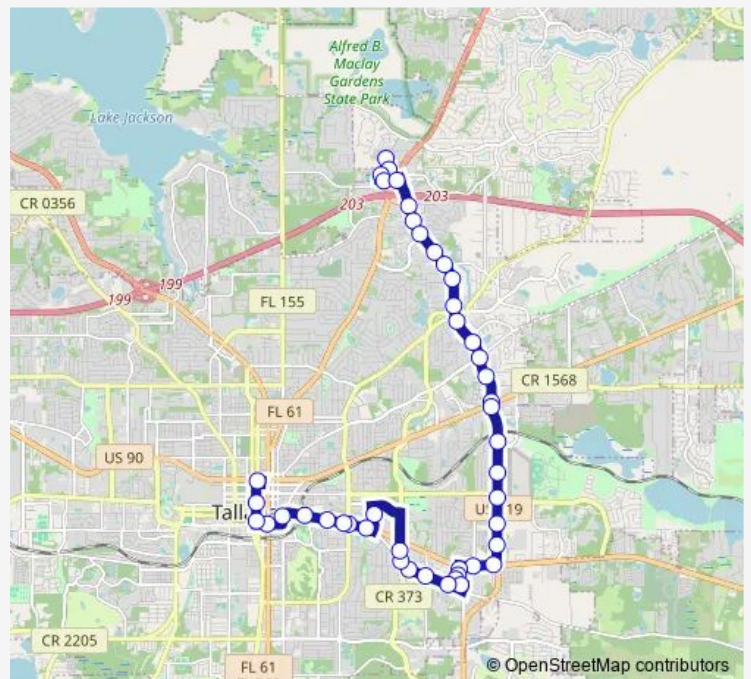

**Bus R RED Hills**

[Go to website](#)

**Direction**  
 Maclay Blvd Maclay Commerce DR Sb — Plaza Gate 9  
 45 stops  
[Open route schedule](#)

- Maclay Blvd Maclay Commerce DR Sb
- Maclay Blvd Market ST Sb
- Market ST AT Timberlane RD Sb
- Timberlane RD AT Thomasville RD Near Side Eb
- Timberlane AT Thomasville RD FAR Side Eb
- NE Capital CIR Raymond Diehl RD Sb
- 3350 NE Capital CIR SB AT Home Depot
- NE Capital CIR Hermitage Blvd Sb
- Ccne AT North Point Blvd Sb
- NE Capital CIR Lonnbldh RD Sb
- NE Capital CIR Greer RD Sb
- NE Capital CIR Wednesday ST Sb
- Capital Circle AND TIM Gamble Sb
- Ccne AT Capital Medical Blvd Sb
- Capital Circle AND Miccosukee
- Capital Circle AND Exeter Sb
- Capital Circle AND Mahan Nearside Sb
- Capital Circle AND Mahan FAR Side Sb
- Capital CIR SE AT Industrial PLZ Sb
- Capital CIR SE AT Pedlers Sb
- Capital CIR SE AT Park AVE Sb

**Route schedule**

Maclay Blvd Maclay Commerce DR Sb — Plaza Gate 9

Monday	06:30-17:30
Tuesday	06:30-17:30
Wednesday	06:30-17:30
Thursday	06:30-17:30
Friday	06:30-17:30
Saturday	—
Sunday	—

**Route info**

Direction: Maclay Blvd Maclay Commerce DR Sb  
 Stops: 45  
 Trip Duration: 1 hour 0 min

■ R — RED Hills

Capital CIR SE AT Highland Oaks Sb

SE Capital CIR Dick Wilson Sb

Apalachee Pkwy AT Capital Circle Se

## Route info

Direction:

Stops: 0

Trip Duration: — min

**Direction**

Plaza Gate 9 — Maclay Blvd Maclay Commerce DR Sb

44 stops

[Open route schedule](#)