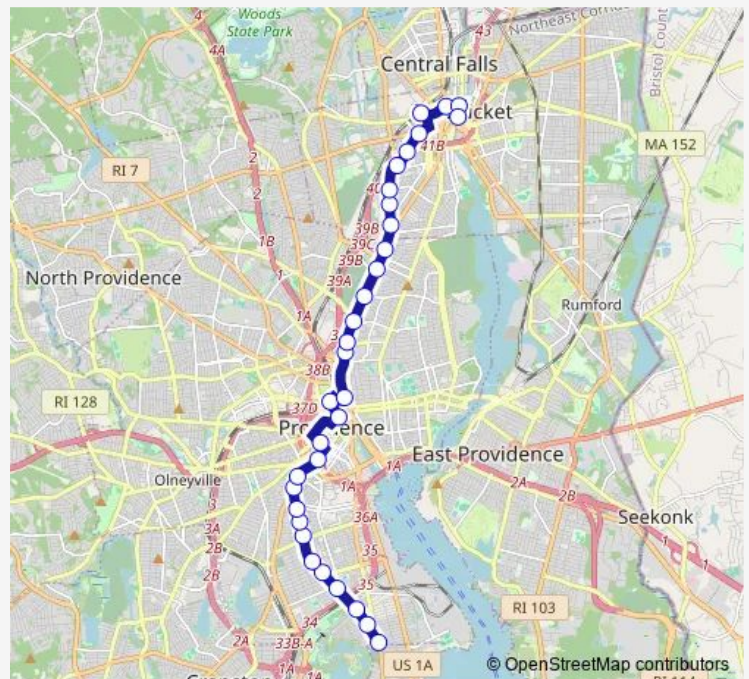

Lockwood Street (Northbound)

Dexter Manor

Westminster Street

Kennedy Plaza (Stop J)

Providence Station (Exchange before Park Row W)

Roger Williams National Memorial

University Heights

Charlesgate

North Burial Ground

Rochambeau Avenue

Third Street

Route schedule

Broad St Terminus (Montgomery Ave) — Opposite Slater Mill (Roosevelt & Main)

Monday	05:16-00:38 ⁺¹
Tuesday	05:16-00:38 ⁺¹
Wednesday	05:16-00:38 ⁺¹
Thursday	05:16-00:38 ⁺¹
Friday	05:16-00:38 ⁺¹
Saturday	05:14-00:17 ⁺¹
Sunday	06:26-23:27

Route info

Direction: Broad St Terminus (Montgomery Ave)

Stops: 32

Trip Duration: 0 hour 38 min

R — Broad/North Main

Ninth Street

Grenville Street

Hope Artiste Village

Sayles Avenue

Whitman Street

Pearl Street

Opposite Collyer Park

Pawtucket-Central Falls Transit Center (Stop B)

Exchange after Broad

Roosevelt Avenue

Opposite Slater Mill (Roosevelt & Main)