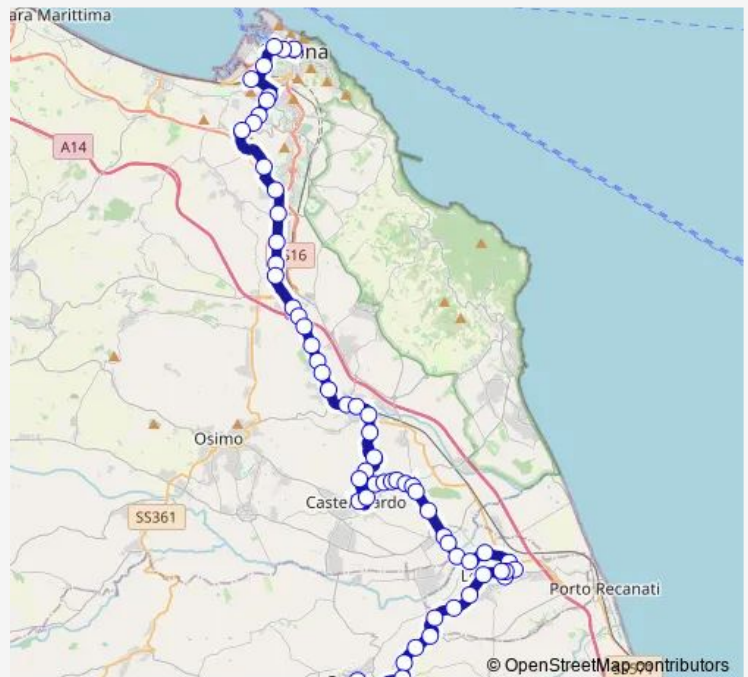

### Route schedule

Ancona (Capolinea) — Recanati (Capolinea)

Monday 05:45-19:45

Tuesday 05:45-19:45

Wednesday 05:45-19:45

Thursday 05:45-19:45

Friday 05:45-19:45

Saturday 05:45-19:45

### Route info

Direction: Ancona (Capolinea)

Stops: 63

Trip Duration: 1 hour 20 min

■ R — Recanati - Ancona

Osimo Stazione (Cora Legnami)

Osimo (Brico Fer)

Osimo Stazione (112)