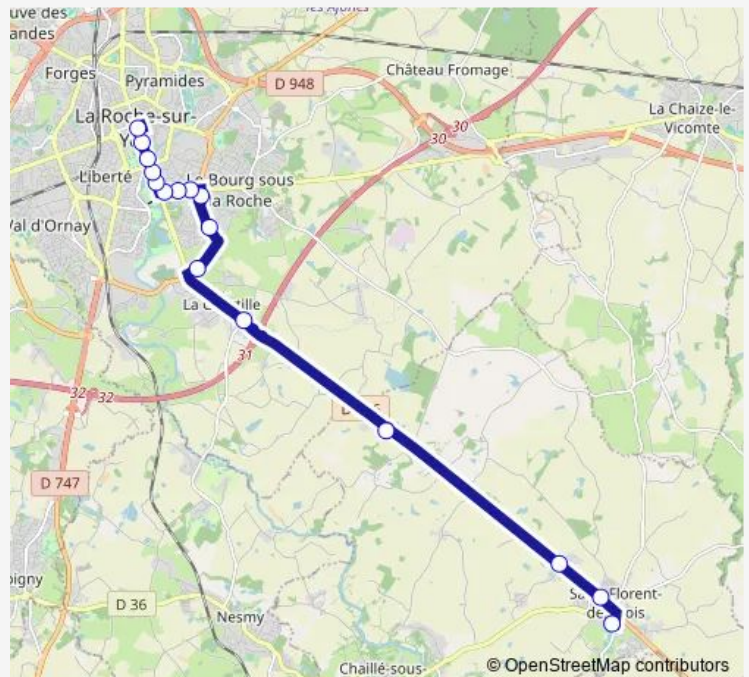

Wednesday 07:05-19:05

Thursday 07:05-19:05

Friday 07:05-19:05

Saturday 08:14-19:06

Sunday —

Route info

Direction: Françoise Dolto

Stops: 16

Trip Duration: 0 hour 31 min

R — Rives-de-l'Yon - Napoléon

Direction

Napoléon Hippopotame — Françoise Dolto

16 stops

[Open route schedule](#)

Napoléon Hippopotame

Préfecture