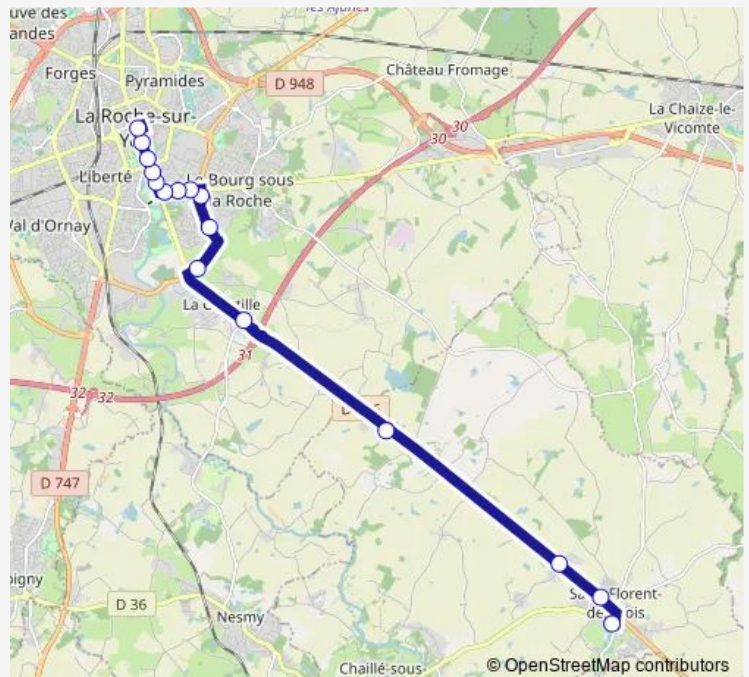

Wednesday 07:05-19:05

Thursday 07:05-19:05

Friday 07:05-19:05

Saturday 08:14-19:06

Sunday —

Route info

Direction: Françoise Dolto

Stops: 16

Trip Duration: 0 hour 31 min

R — Rives-de-l'Yon - Napoléon

Direction

Napoléon Hippopotame — Françoise Dolto

16 stops

[Open route schedule](#)

Napoléon Hippopotame

Préfecture