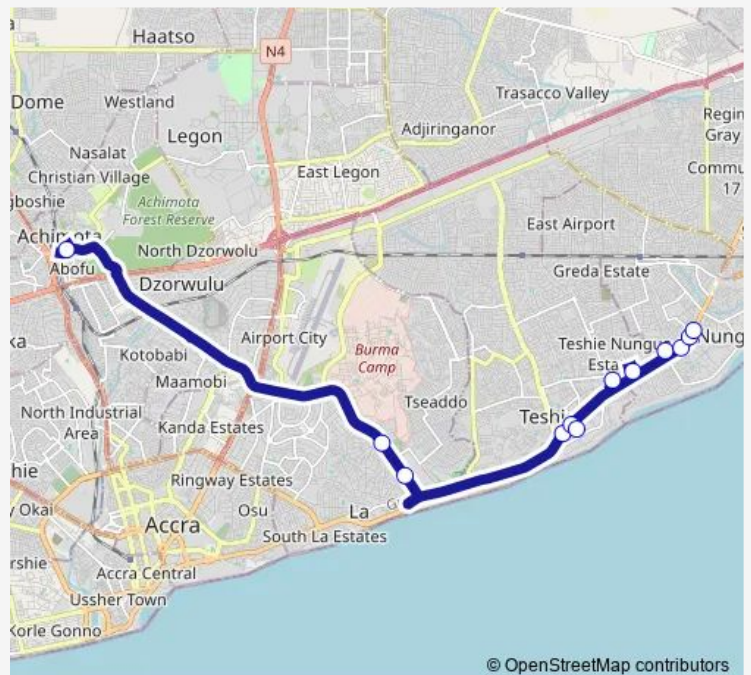

### Direction

Terminal Achimota Station — Terminal Teshie Nungua

12 stops

[Open route schedule](#)

Terminal Achimota Station

Palm Wine

Bush Road

Lascale

### Route schedule

Terminal Achimota Station — Terminal Teshie Nungua

Monday 12:46

Tuesday 12:46

Wednesday 12:46

Thursday 12:46

Friday 12:46

Saturday 12:46

### Route info

Direction: Terminal Achimota Station

Stops: 12

Trip Duration: 1 hour 1 min

© OpenStreetMap contributors

■ 118A — Achimota Station to Teshie Nungua

**BusMaps**

118A Bus time schedules and route maps are available in an offline PDF at [busmaps.com](https://busmaps.com). Use the [busmaps.com](https://busmaps.com) website to see live bus times, train schedule or subway schedule, and step-by-step directions for all public transit in Accra