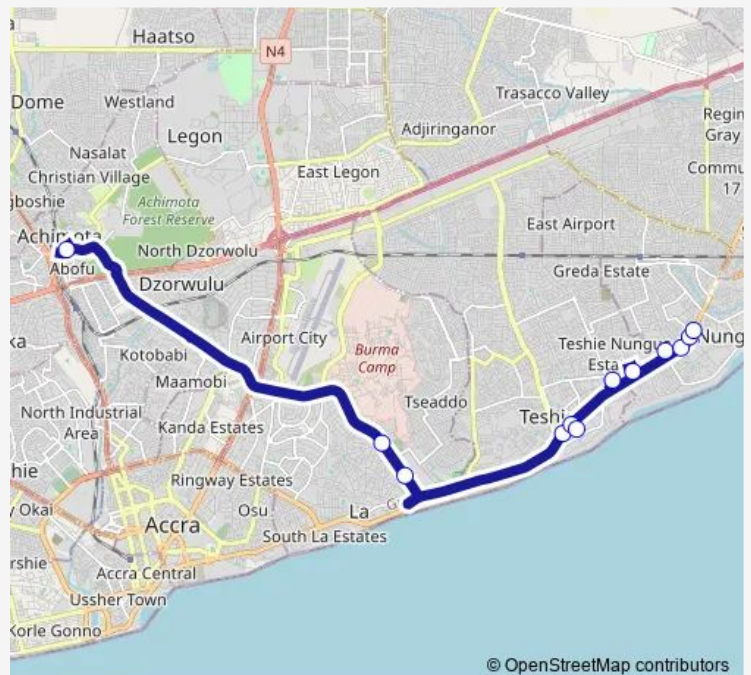

### Route schedule

Terminal Achimota Station — Terminal Teshie Nungua

Monday 12:46

Tuesday 12:46

Wednesday 12:46

Thursday 12:46

Friday 12:46

Saturday 12:46

### Route info

Direction: Terminal Achimota Station

Stops: 12

Trip Duration: 1 hour 1 min

118a — Achimota Station to Teshie Nungua

118a Bus time schedules and route maps are available in an offline PDF at [busmaps.com](https://busmaps.com). Use the [busmaps.com](https://busmaps.com) website to see live bus times, train schedule or subway schedule, and step-by-step directions for all public transit in Accra