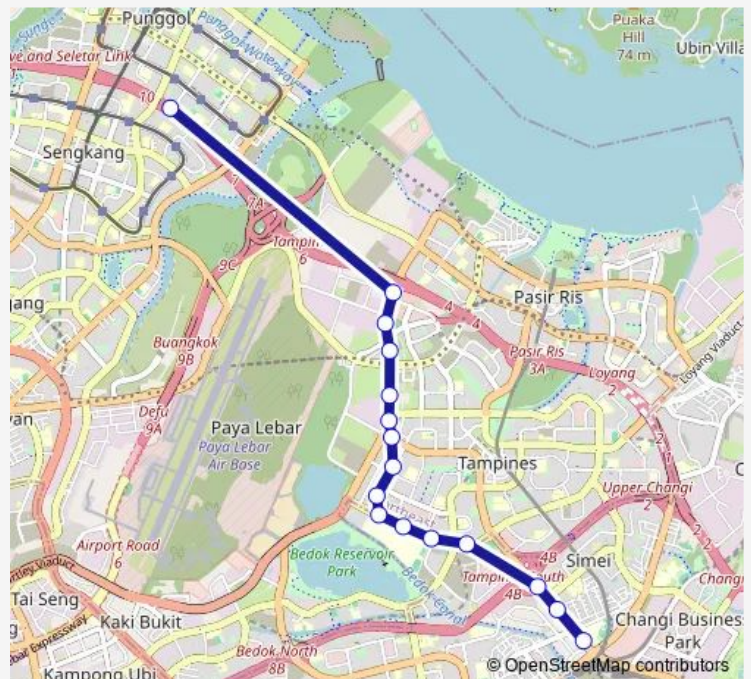

### Route schedule

Aft Punggol Rd — ITE Coll East Adm Blk

Monday 07:03

Tuesday 07:03

Wednesday 07:03

Thursday 07:03

Friday 07:03

Saturday —

### Route info

Direction: Aft Punggol Rd

Stops: 16

Trip Duration: 0 hour 52 min

118a

118a Bus time schedules and route maps are available in an offline PDF at [busmaps.com](https://busmaps.com). Use the [busmaps.com](https://busmaps.com) website to see live bus times, train schedule or subway schedule, and step-by-step directions for all public transit in Singapore