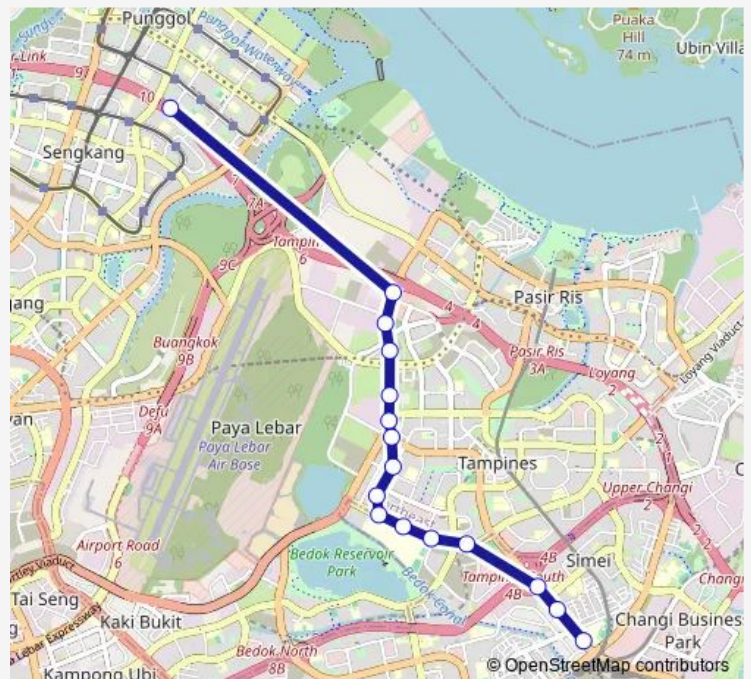

Monday 07:03

Tuesday 07:03

Wednesday 07:03

Thursday 07:03

Friday 07:03

Saturday —

Sunday —

Route info

Direction: Aft Punggol Rd

Stops: 16

Trip Duration: 0 hour 52 min

118A

118A Bus time schedules and route maps are available in an offline PDF at busmaps.com. Use the busmaps.com website to see live bus times, train schedule or subway schedule, and step-by-step directions for all public transit in Singapore