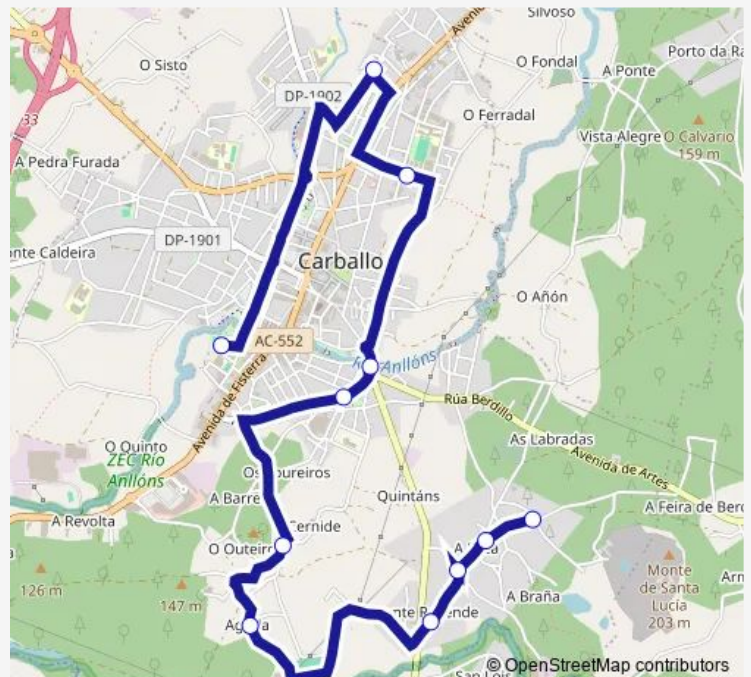

IES Alfredo Brañas

AV. Milagrosa 1

AV. Milagrosa 2

RÚA Outeiro-Carballo

Carballo Arriba

Ponte Rosende

A Brea 1

A Brea 2

Saturday —

Sunday —

Route info

Direction: Carballo E.A.

Stops: 11

Trip Duration: 0 hour 16 min

XG632020 — Carballo E.A. - A Brea 3

Direction

A Brea 3 — Carballo E.A.

11 stops

[Open route schedule](#)

A Brea 3

A Brea 2

A Brea 1

Ponte Rosende

Carballo Arriba

Monday 08:04

Tuesday 08:04-15:49

Wednesday 08:04

Thursday 08:04

Friday 08:04

Saturday —

Sunday —

Route info