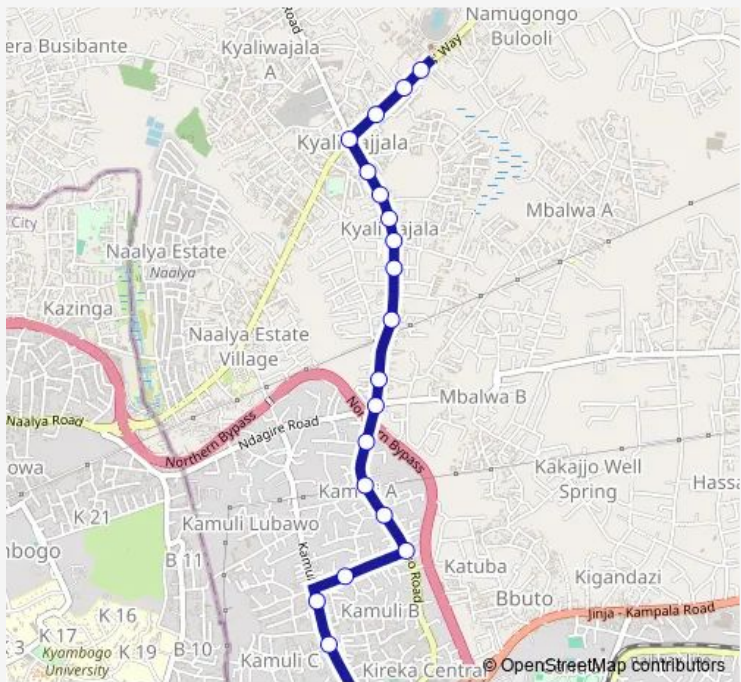

Bus WA020 Kireka Stage-Namugongo

[Go to website](#)

**Direction**  
 Jjk Supermarket — Kampala Muslim Primary School  
 19 stops  
[Open route schedule](#)

- Jjk Supermarket
- Centenary Bank (Kyaliwajala)
- Hardware World Namugongo
- Kyaliwajala
- Cornerstone Shoppers (Kyaliwajala)
- His Grace Supermarket
- Pearl Supermarket
- Wonderland Supermarket
- Renark Pharmacy
- Nelvin Hardware
- Agenda
- Uganda National Bureau of Standards Post
- As Fuel Station - Shine Auto Jet Washing Bay
- U.n.a. of The Blind
- Super Oil Fuel Station (Namugongo Rd)
- Namugongo Rd
- St. Gonzaga Gonza Catholic Primary School
- God's Glory Hardware
- Kampala Muslim Primary School

Route schedule  
 Jjk Supermarket — Kampala Muslim Primary School

Monday	06:30-19:00
Tuesday	06:30-19:00
Wednesday	06:30-19:00
Thursday	06:30-19:00
Friday	06:30-19:00
Saturday	06:30-19:00
Sunday	06:30-19:00

Route info  
 Direction: Jjk Supermarket  
 Stops: 19  
 Trip Duration: 0 hour 24 min

WA020 — Kireka Stage-Namugongo **BusMaps**

WA020 Bus time schedules and route maps are available in an offline PDF at [busmaps.com](https://busmaps.com). Use the [busmaps.com](https://busmaps.com) website to see live bus times, train schedule or subway schedule, and step-by-step directions for all public transit in Kampala