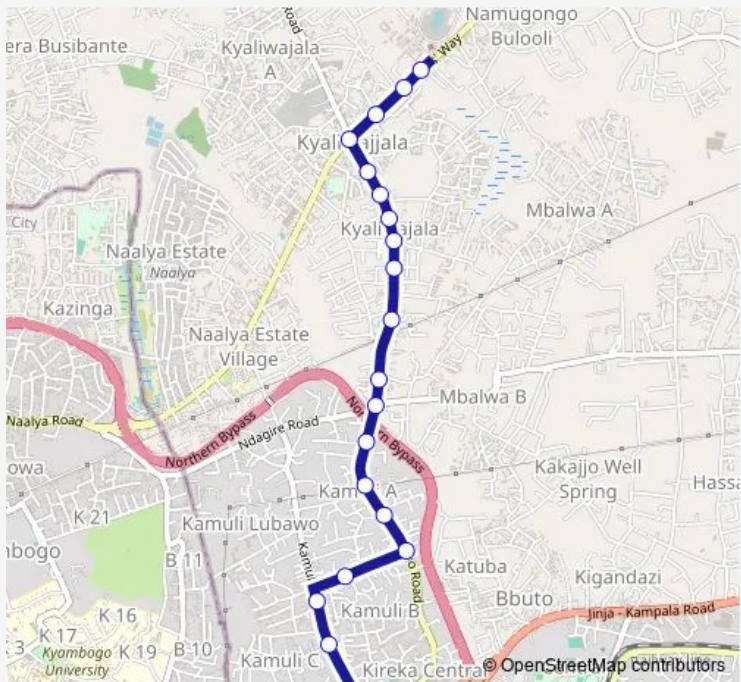

Bus Wa020 Kireka Stage-Namugongo

[Go to website](#)

Direction
 Jjk Supermarket — Kampala Muslim Primary School
 19 stops
[Open route schedule](#)

- Jjk Supermarket
- Centenary Bank (Kyaliwajala)
- Hardware World Namugongo
- Kyaliwajala
- Cornerstone Shoppers (Kyaliwajala)
- His Grace Supermarket
- Pearl Supermarket
- Wonderland Supermarket
- Renark Pharmacy
- Nelvin Hardware
- Agenda
- Uganda National Bureau of Standards Post
- As Fuel Station - Shine Auto Jet Washing Bay
- U.n.a. of The Blind
- Super Oil Fuel Station (Namugongo Rd)
- Namugongo Rd
- St. Gonzaga Gonza Catholic Primary School
- God's Glory Hardware
- Kampala Muslim Primary School

Route schedule
 Jjk Supermarket — Kampala Muslim Primary School

Monday	06:30-19:00
Tuesday	06:30-19:00
Wednesday	06:30-19:00
Thursday	06:30-19:00
Friday	06:30-19:00
Saturday	06:30-19:00
Sunday	06:30-19:00

Route info
 Direction: Jjk Supermarket
 Stops: 19
 Trip Duration: 0 hour 18 min

■ Wa020 — Kireka Stage-Namugongo **BusMaps**

Wa020 Bus time schedules and route maps are available in an offline PDF at busmaps.com. Use the busmaps.com website to see live bus times, train schedule or subway schedule, and step-by-step directions for all public transit in Kampala