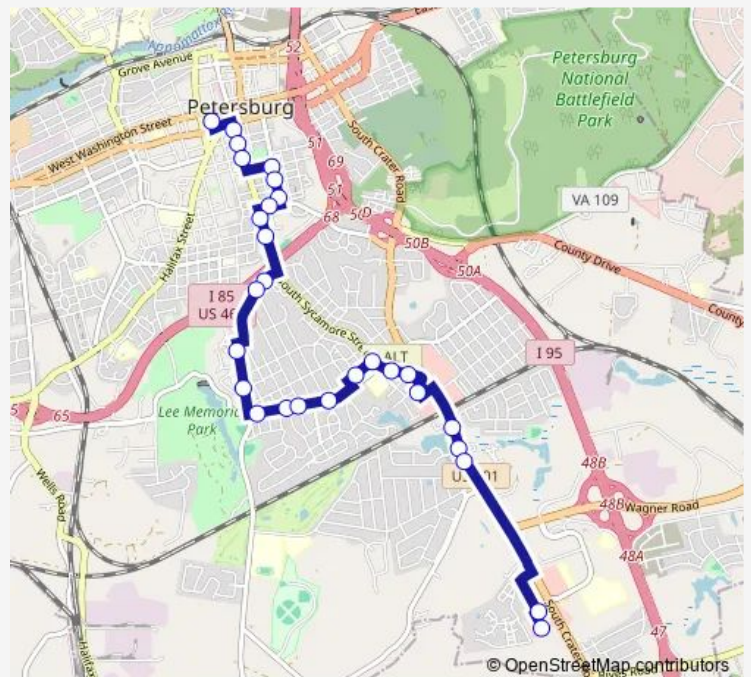

[Go to website](#)

Direction
 Petersburg Station — South Crater Road Walmart
 28 stops
[Open route schedule](#)

- Petersburg Station
- Sycamore Street and Surry Lane (Sycamore Towers)
- Sycamore Street and Tulip Alley (Lafayette House)
- Sycamore Street and Liberty Street
- Jefferson Street and Fillmore Street
- Jefferson Street and Mars Street
- Jefferson Street and Mercury Street
- Graham Road and Adams Street
- Sycamore Street and Apollo Street (Southbound)
- Sycamore Street and Shore Street (Gene's Transmission)
- North Boulevard and Ivy Gates (Southbound)
- North Boulevard and Westover Avenue (Southbound)
- Johnson Road and Lieutenants Run Drive
- Johnson Road and Tanglewood Circle
- South Boulevard and Chuckatuck Avenue (Eastbound)
- South Boulevard and Matoax Avenue (Eastbound)
- South Boulevard and Berkeley Avenue (Eastbound)
- South Boulevard and Windsor Road
- Glenroy Street and Sherwood Road
- Glenroy Street and Sycamore Street

Route schedule

Petersburg Station — South Crater Road Walmart

Monday	06:15-17:15
Tuesday	06:15-17:15
Wednesday	06:15-17:15
Thursday	06:15-17:15
Friday	06:15-17:15
Saturday	06:15-17:15
Sunday	—

Route info

Direction: Petersburg Station
 Stops: 28
 Trip Duration: 0 hour 30 min

Sycamore Street and South Boulevard (Walnut Hill Pharmacy)

Sycamore Street and Goodrich Avenue Southbound (China Wok Restaurant)

Food Lion - Walnut Hill

Tuesday 06:45-17:45

Wednesday 06:45-17:45

Thursday 06:45-17:45

Friday 06:45-17:45

Saturday 06:45-17:45

Sunday —

Route info

Direction: South Crater Road Walmart