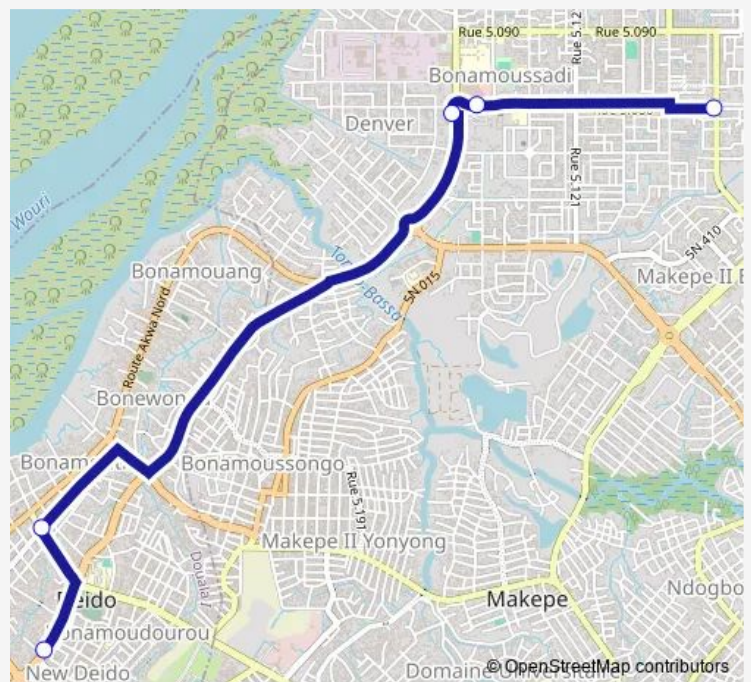

Communal Taxi Service Kotto Immeuble to Boulangerie Coaf Deido

[Go to website](#)

Direction

Kotto Immeuble — Boulangerie Coaf

5 stops

[Open route schedule](#)

Kotto Immeuble

Marche de Bonamoussadi

Rond Point Laureat

Pharmacie la Rive Deido

Boulangerie Coaf

Route schedule

Kotto Immeuble — Boulangerie Coaf

Monday	12:03
Tuesday	12:03
Wednesday	12:03
Thursday	12:03
Friday	12:03
Saturday	12:03
Sunday	12:03

Route info

Direction: Kotto Immeuble

Stops: 5

Trip Duration: 0 hour 17 min

Kotto Immeuble to Boulangerie Coaf Deido

Communal Taxi Service time schedules and route maps are available in an offline PDF at busmaps.com. Use the busmaps.com website to see live bus times, train schedule or subway schedule, and step-by-step directions for all public transit in Douala