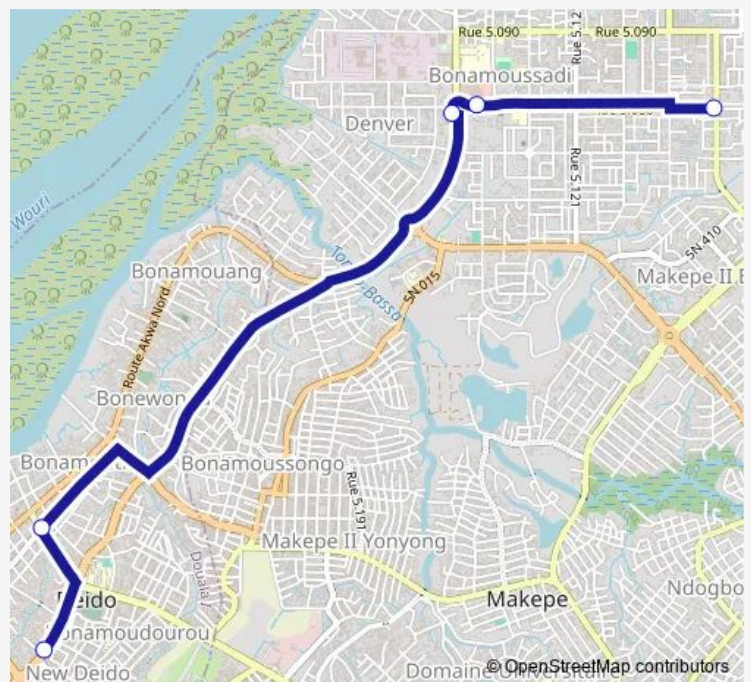

Communal Taxi Service Kotto Immeuble to Boulangerie Coaf Deido

[Go to website](#)

Direction

Kotto Immeuble — Boulangerie Coaf

5 stops

[Open route schedule](#)

Kotto Immeuble

Marche de Bonamoussadi

Rond Point Laureat

Pharmacie la Rive Deido

Boulangerie Coaf

Route schedule

Kotto Immeuble — Boulangerie Coaf

Monday	12:03
Tuesday	12:03
Wednesday	12:03
Thursday	12:03
Friday	12:03
Saturday	12:03
Sunday	12:03

Route info

Direction: Kotto Immeuble

Stops: 5

Trip Duration: 0 hour 17 min

Kotto Immeuble to Boulangerie Coaf Deido

Communal Taxi Service time schedules and route maps are available in an offline PDF at busmaps.com. Use the busmaps.com website to see live bus times, train schedule or subway schedule, and step-by-step directions for all public transit in Douala