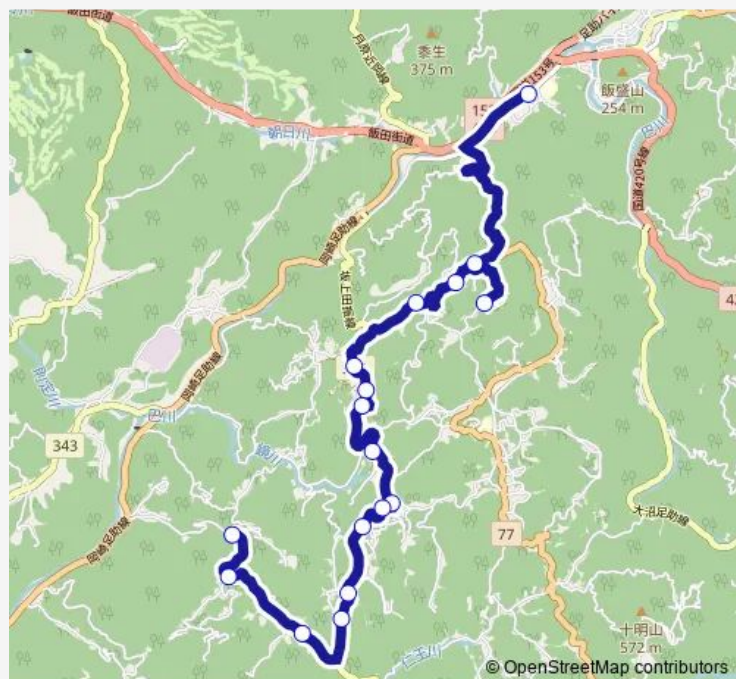

足助病院 — 上佐切sb待合所

| | |
|-----------|-------|
| Monday | — |
| Tuesday | 13:00 |
| Wednesday | — |
| Thursday | 14:30 |
| Friday | — |
| Saturday | — |
| Sunday | — |

Route info

Direction: 足助病院

Stops: 17

Trip Duration: 0 hour 29 min

The schedule is provided in the local timezone. Times with "(+1)" indicate departures on the next day.

PDF file created on 2025-01-16

2024 BusMaps.com - All Rights Reserved