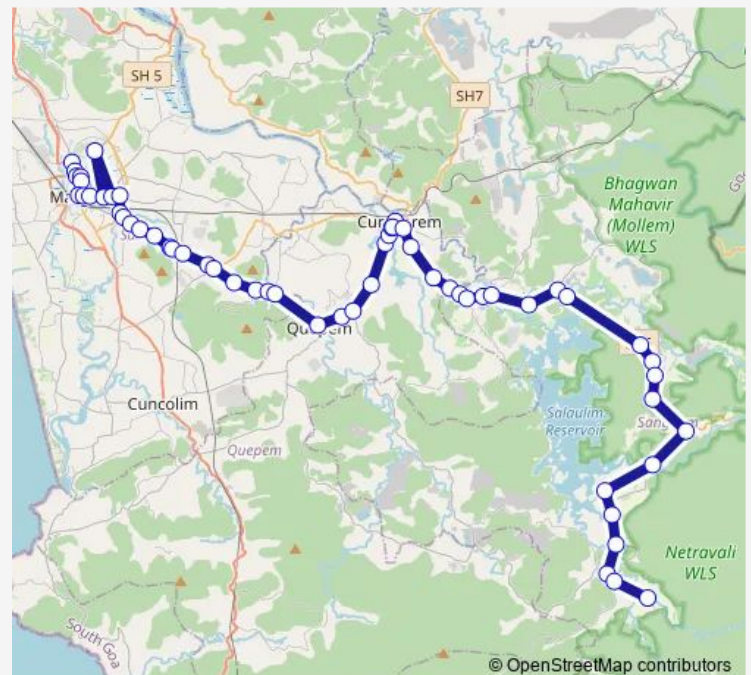

Thursday 17:45

Friday 17:45

Saturday 17:45

Sunday 17:45

Route info

Direction: Margao KTC Bus Stand

Stops: 58

Trip Duration: 2 hour 45 min

Wednesday 07:00

Thursday 07:00

Friday 07:00

Saturday 07:00

Sunday 07:00

Route info

Direction: Neturlim

Stops: 58